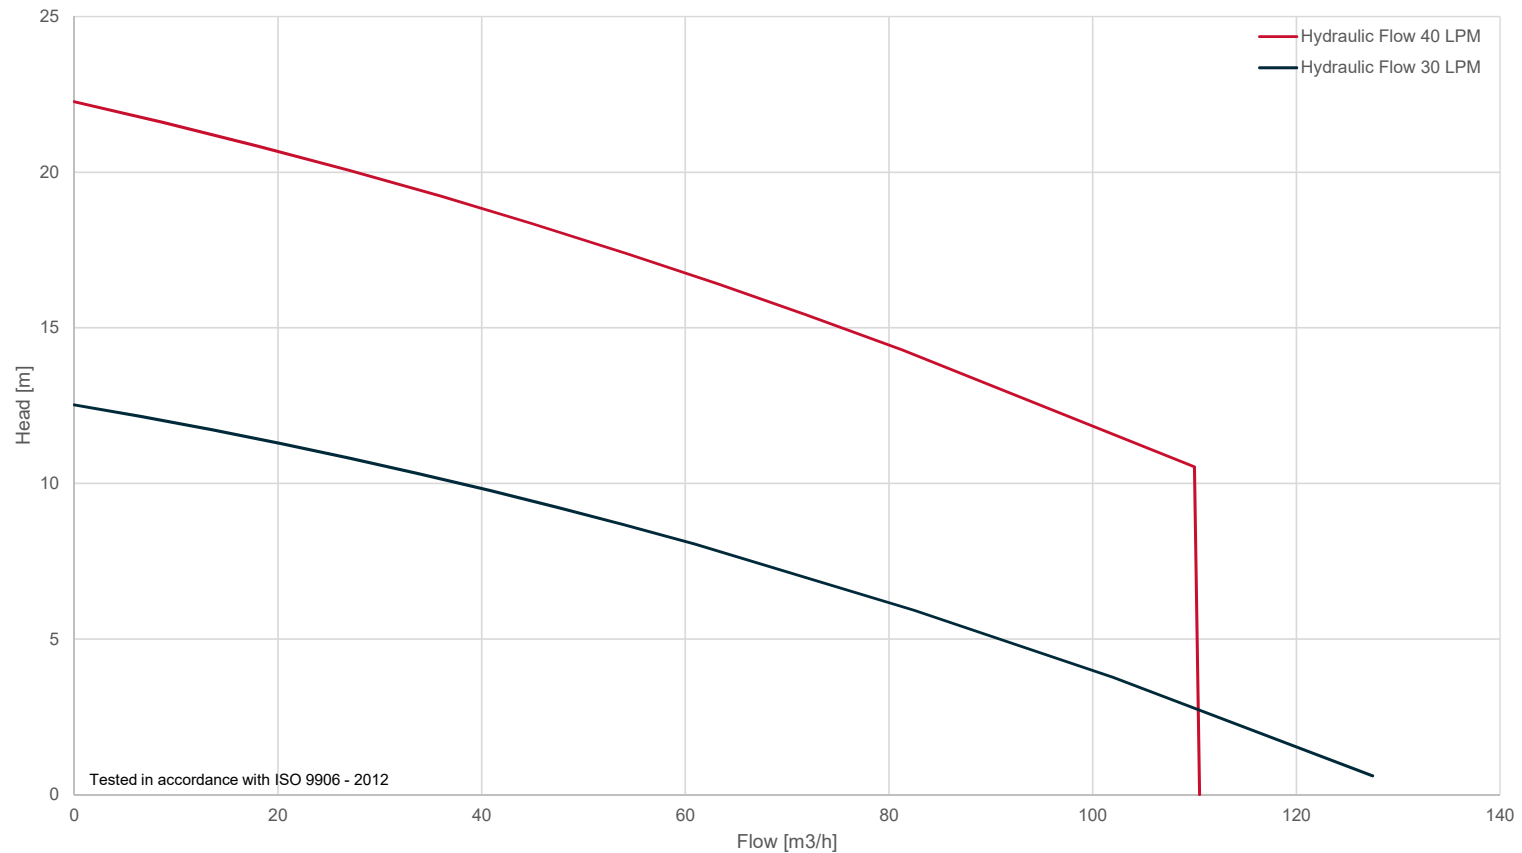

HWP4 PUMPING RANGE

4" Submersible Pump

HYCON A/S
Juelstrupparken 11
DK-9530 Støvring

Tel +45 9647 5200
Fax +45 9647 5201
www.hycon.dk

HYDRAULIC PRODUCT RANGE

CUT-OFF AND RING SAWS • CORE DRILLS • POST DRIVERS • PICK HAMMER • LIGHT & HEAVY DUTY BREAKERS
SUBMERSIBLE PUMPS • GASOLINE, DIESEL AND ELECTRIC POWER PACKS • ROCK DRILLS