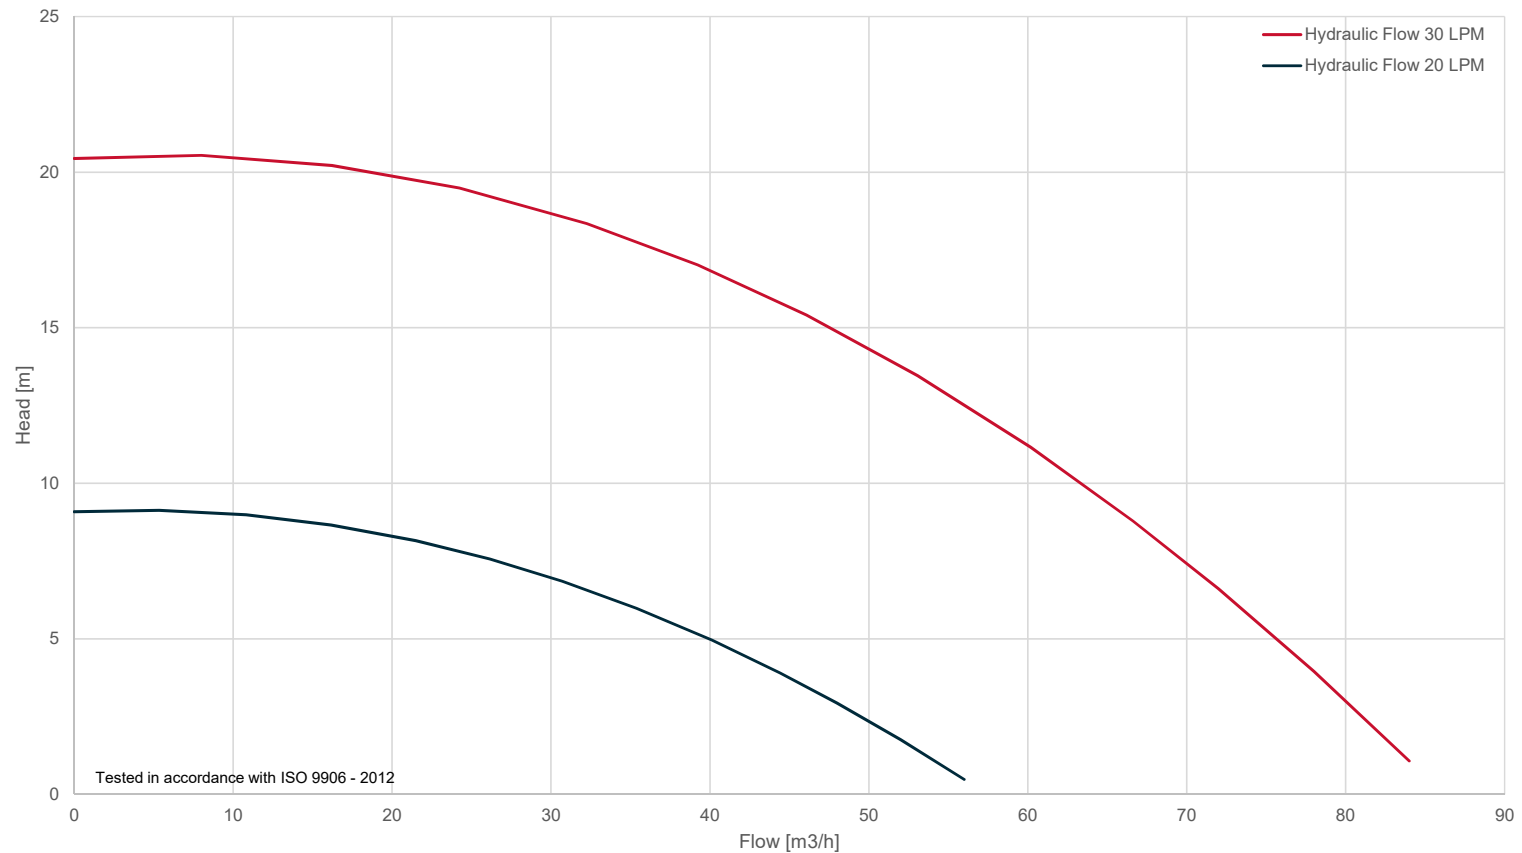

HWP3 PUMPING RANGE

3" Submersible Pump

HYCON A/S
Juelstrupparken 11
DK-9530 Støvring

Tel +45 9647 5200
Fax +45 9647 5201
www.hycon.dk

HYDRAULIC PRODUCT RANGE

CUT-OFF AND RING SAWS • CORE DRILLS • POST DRIVERS • PICK HAMMER • LIGHT & HEAVY DUTY BREAKERS
SUBMERSIBLE PUMPS • GASOLINE, DIESEL AND ELECTRIC POWER PACKS • ROCK DRILLS