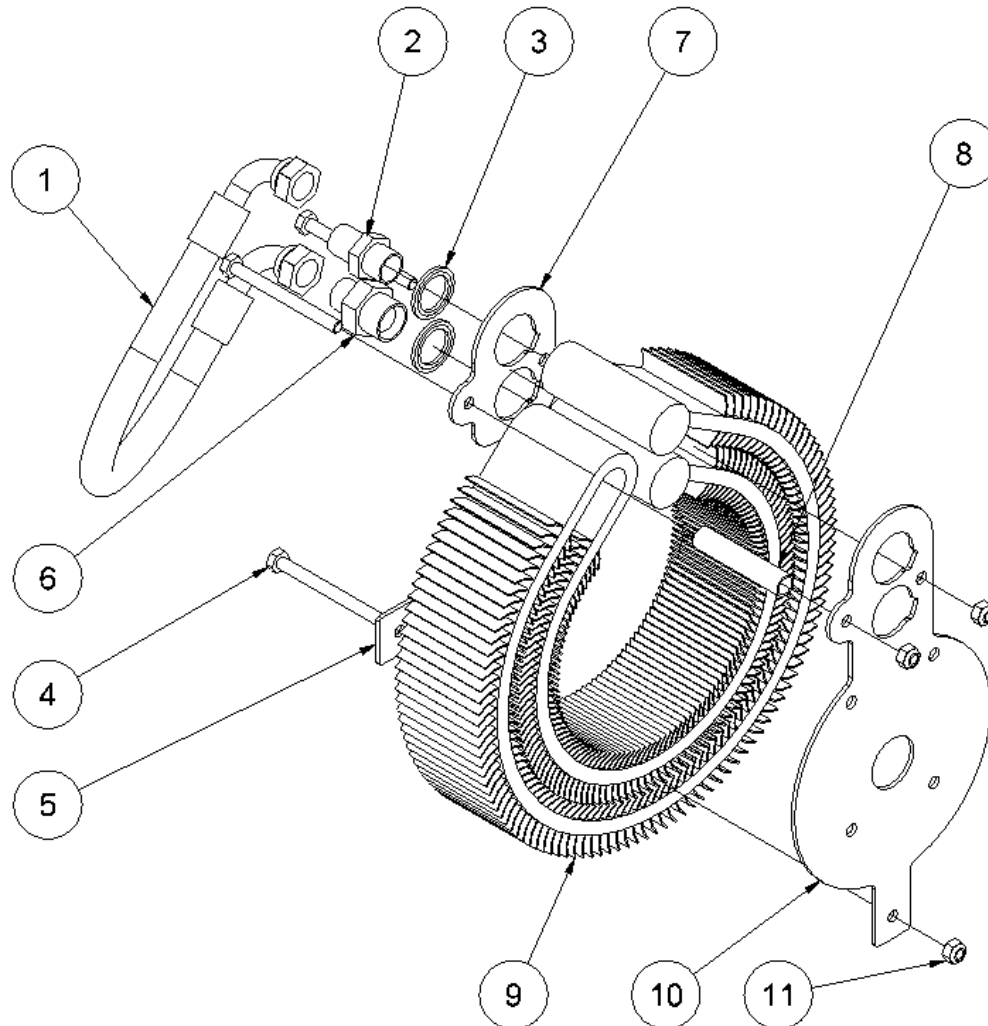

HPP13/HPP13 FLEX spare parts list

From serial No. 1434-6108

Fig. 5

Pos.	Part No.	Description	Pcs.
1	8721071	3/4" hose	1
2	8721070	1/2" hose	1
3	7421081	Hose clip 1/2"	2
4	7421079	Hose fitting 1/2"x3/4"	1
5	7521118	Seal ring 3/4"	1
6	7621045	Screw M8x30 <i>Loctite 243</i>	2
7	7421082	Hose clip 3/4"	2
8	7621010	Lock nut M8	4
9	7621035	Washer M8	4
10	7621049	Screw M8x45	4
11	8221153	Hydraulic tank	1
12	7721099	Sight glass 1/2" w/seal	1
13	7621075	Threaded plug 1/2" w/seal	1

HPP13/HPP13 FLEX spare parts list

From serial No. 1434-6108

Fig. 6

Pos.	Part No.	Description	Pcs.
1	9421189	Filter cover	1
2	9421193	Filter spring	1
3	9421502	Seal f/filter cover <i>Also included in 9421188</i>	1
4	9421190	Filter element	1
5	-	O-ring $\varnothing 3 \times 22$ <i>Included in 9421188</i>	1
6	-	Filter cup	1
7	-	O-ring $\varnothing 3 \times 60$ <i>Included in 9421188</i>	1
8	-	Filter housing	1
9	9421191	Ventilation filter <i>Old type</i>	1
9	9422041	Ventilation filter <i>New type</i>	1
10	9421192	Cover f/ventilation filter <i>Old type</i>	1
10	9422042	Cover f/ventilation filter <i>New type</i>	1
11	-	Seal <i>Included in 9421188</i>	1
12	7621789	Hose clamp	1
13	9022043	Filter hose	1
-	9421188	Seal kit filter <i>Pos. 3, 5, 7 and 11</i>	1
-	8421092	Filter complete <i>Pos. 1-13</i>	1

HPP13/HPP13 FLEX spare parts list

From serial No. 1434-6108

Fig. 7

Pos.	Part No.	Description	Pcs.
1	8721630	Cooler pressure hose	1
2	7421079	Hose fitting 1/2"x3/4"	1
3	7521118	Seal ring 3/4"	2
4	7621047	Screw M8x90	3
5	8221121	Plate	1
6	7421582	Fitting 1/2"x3/4"	1
7	8221116	Plate	1
8	8221086	Distance pipe \varnothing 12x1.5	1
9	8321093	Cooler \varnothing 280-12	1
10	8221112	Bracket for cooler	1
11	7621010	Lock nut M8	3
-	2121103	Cooler complete <i>Pos. 4-5, 7-11</i>	1