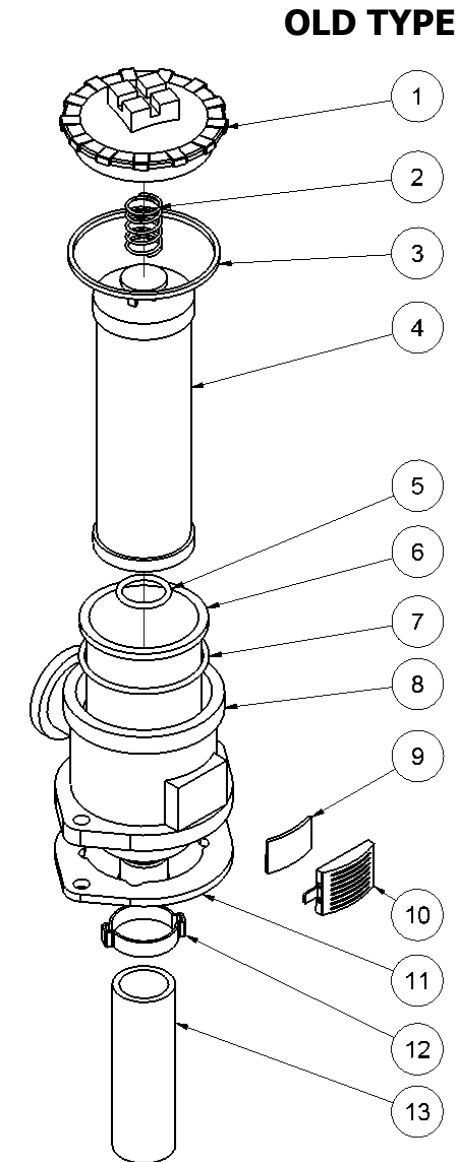

Pos.	Part No.	Description	Pcs.
1	9421189	Filter cover	1
2	9421193	Filter spring	1
3	9421502	Seal f/filter cover <i>Also included in 9421188</i>	1
4	9421190	Filter element	1
5	-	O-ring $\varnothing 3 \times 22$ <i>Included in 9421188</i>	1
6	-	Filter cup	1
7	-	O-ring $\varnothing 3 \times 60$ <i>Included in 9421188</i>	1
8	-	Filter housing	1
9	9421191	Ventilation filter <i>Old type</i>	1
9	9422041	Ventilation filter <i>New type</i>	1
10	9421192	Cover f/ventilation filter <i>Old type</i>	1
10	9422042	Cover f/ventilation filter <i>New type</i>	1
11	-	Seal <i>Included in 9421188</i>	1
12	7621789	Hose clamp	1
13	9022043	Filter hose	1
-	9421188	Seal kit filter <i>Pos. 3, 5, 7 and 11</i>	1
-	8421092	Filter complete <i>Pos. 1-13</i>	1