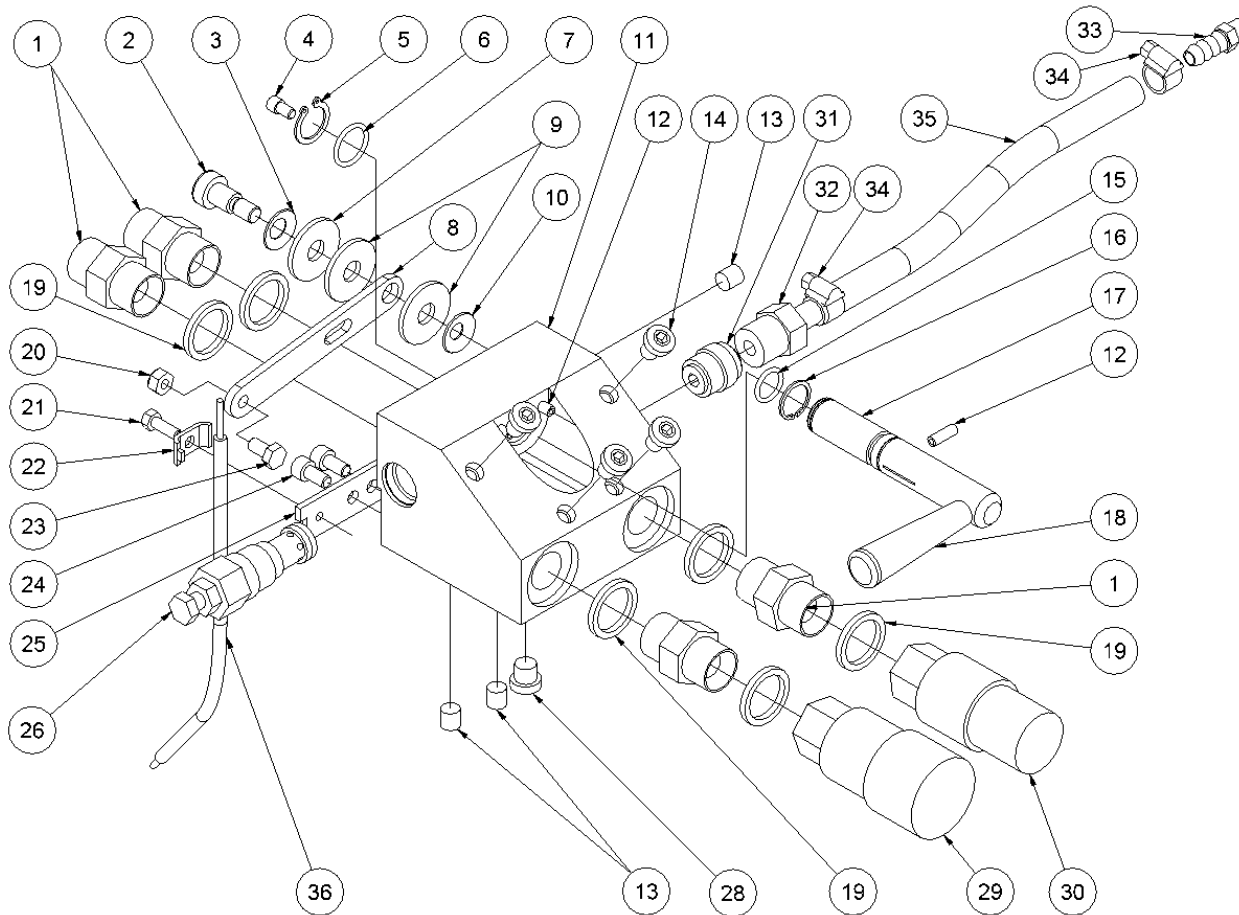

HPP13/HPP13 FLEX spare parts list

From serial No. 1434-6108

Fig. 3b HPP13 FLEX

Pos.	Part No.	Description	Pcs.
1	7421063	Fitting 1/2"x1/2" BSP	4
2	7621647	Shoulder bolt $\varnothing$10/M8x12 <i>Loctite 638 - 20 Nm</i>	1
3	7621648	Disc spring $\varnothing$10.2/$\varnothing$20x0.8	1
4	8621658	Screw M5x8 <i>Loctite 638</i>	1
5	7621606	Retaining ring A17	1
6	7521609	O-ring 17x2 mm	1
7	7621809	Washer 10x30x2	1
8	8221650	Eccentric plate <i>Grease with copper paste</i>	1
9	7621649	Nylon washer $\varnothing$10.5/30/2.5	2
10	7621651	Disc spring $\varnothing$8.2/$\varnothing$20x1.0	1
11	8221731	Valve block	1
12	7621050	Roll pin $\varnothing$5x14	3
13	7621037	Pipe plug 1/8" <i>Loctite 243</i>	3
14	7621044	Screw M8x16	4
15	7521608	O-ring 13x2 mm	1
16	7621607	Retaining ring AV17	1
17	8221792	Spool	1
18	7721094	Lever ON/OFF <i>Loctite 243</i>	1
19	7521072	Seal ring 1/2"	6
20	7621029	Nut M6	1
21	9921656	Screw M5	1
22	9921657	Cable clamp	1
23	8221652	Screw	1
24	7621653	Screw M6x12 <i>Loctite 243</i>	2
25	8221655	Cable plate	1
26	7421587	Pressure relief valve <i>40 Nm</i>	1
28	7621323	Threaded plug 1/8" w/seal	1
29	7401142	Q.R. coupling 1/2" BSP female	1
30	7401141	Q.R. coupling 1/2" BSP male	1
31	7421733	Check valve	1
32	7421735	Hose fitting 3/8"x1/2" <i>Loctite 542</i>	1
33	7421734	Hose fitting 3/8"x1/8"	1
34	7421740	Hose clip 3/8"	2
35	9021738	Hose 3/8"	1
36	9022064	Throttle cable complete	1
-	2121791	Valve block complete HPP13 FLEX	1