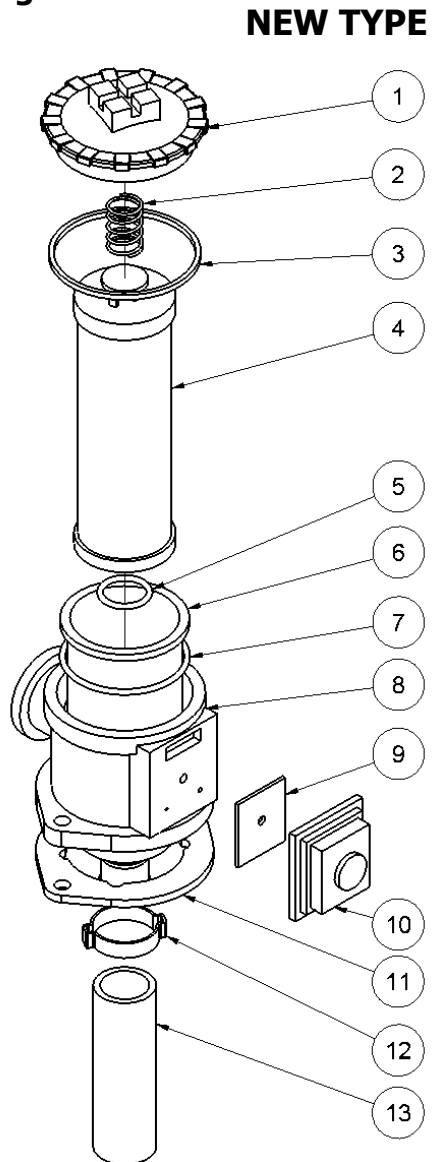

Fig. 7

HPP13/HPP13 FLEX spare parts list

From serial No. 1434-6108

Fig. 6