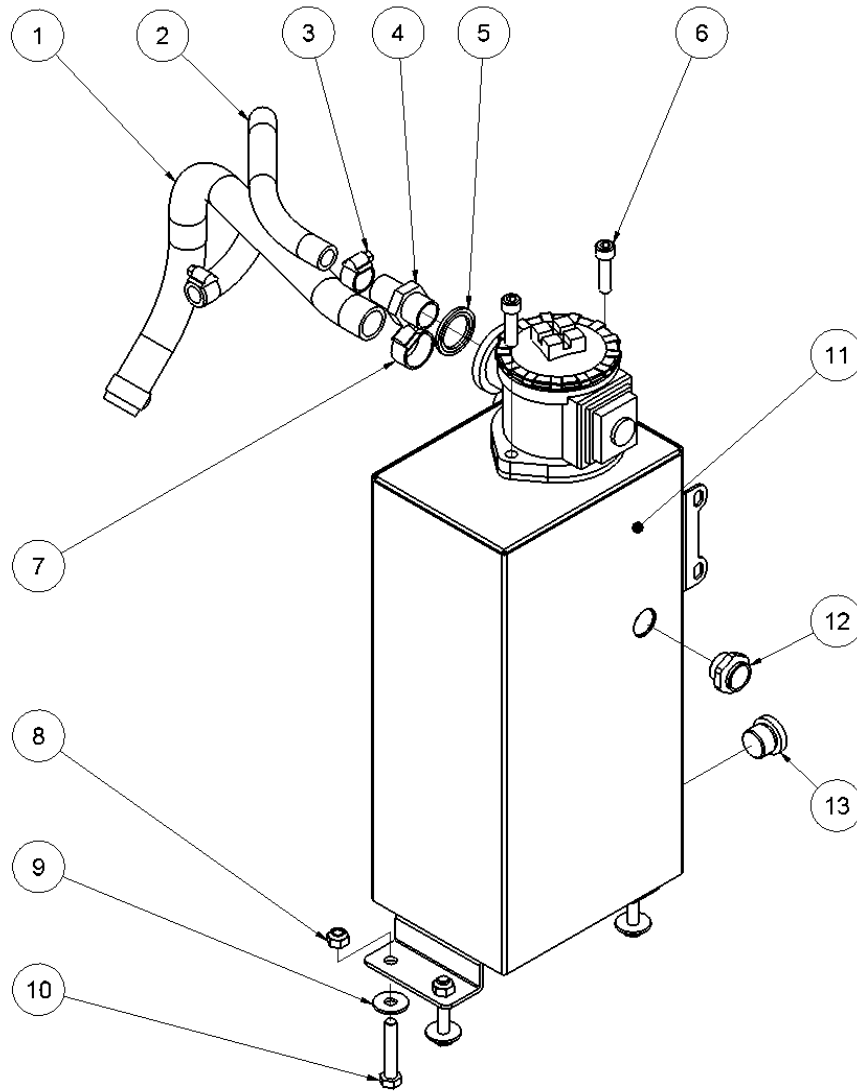

HPP13/HPP13 FLEX spare parts list

From serial No. 1434-6108

Fig. 5

Pos.	Part No.	Description	Pcs.
1	8721071	3/4" hose	1
2	8721070	1/2" hose	1
3	7421081	Hose clip 1/2"	2
4	7421079	Hose fitting 1/2"x3/4"	1
5	7521118	Seal ring 3/4"	1
6	7621045	Screw M8x30 <i>Loctite 243</i>	2
7	7421082	Hose clip 3/4"	2
8	7621010	Lock nut M8	4
9	7621035	Washer M8	4
10	7621049	Screw M8x45	4
11	8221153	Hydraulic tank	1
12	7721099	Sight glass 1/2" w/seal	1
13	7621075	Threaded plug 1/2" w/seal	1