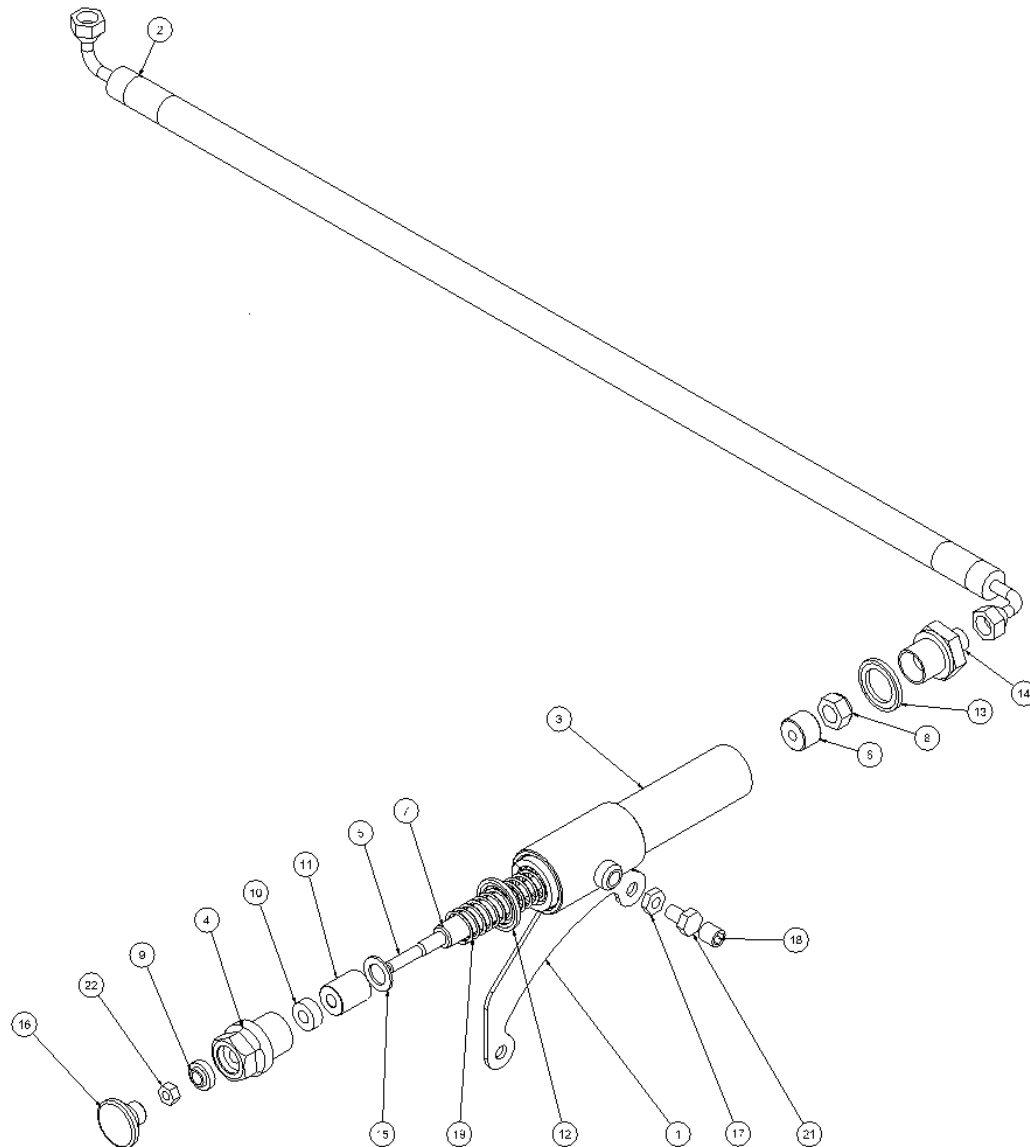

HPP13/HPP13 FLEX spare parts list

From serial No. 1434-6108

Fig. 4 POR system

Pos.	Part No.	Description	Pcs.
1	8221023	POR bracket complete HPP13	1
2	8721110	POR hose HPP13	1
3	8221005	POR cylinder	1
4	8221006	Seal housing	1
5	8221007	Piston rod	1
6	8221008	Piston	1
7	8221009	Distance pipe	1
8	7621029	Nut M6	1
9	7521013	Seal	1
10	7521014	Seal	1
11	8221015	Guide element, bronze	1
12	7521018	Seal ring POR 18/24x2	1
13	7521017	Seal ring 3/8"	1
14	7421012	Fitting 3/8"x1/8"	1
15	7621021	Washer SS 10x16x1.2	1
16	8221131	POR head <i>Loctite 243</i>	1
17	7621028	Nut M6	1
18	7621031	Set screw M8x8	1
19	8621019	Compression spring	1
21	7621040	Screw M6x10	1
22	7621011	Nut M5	1
-	2121106	POR complete <i>Pos. 3-16, 19, 22, 23</i>	1