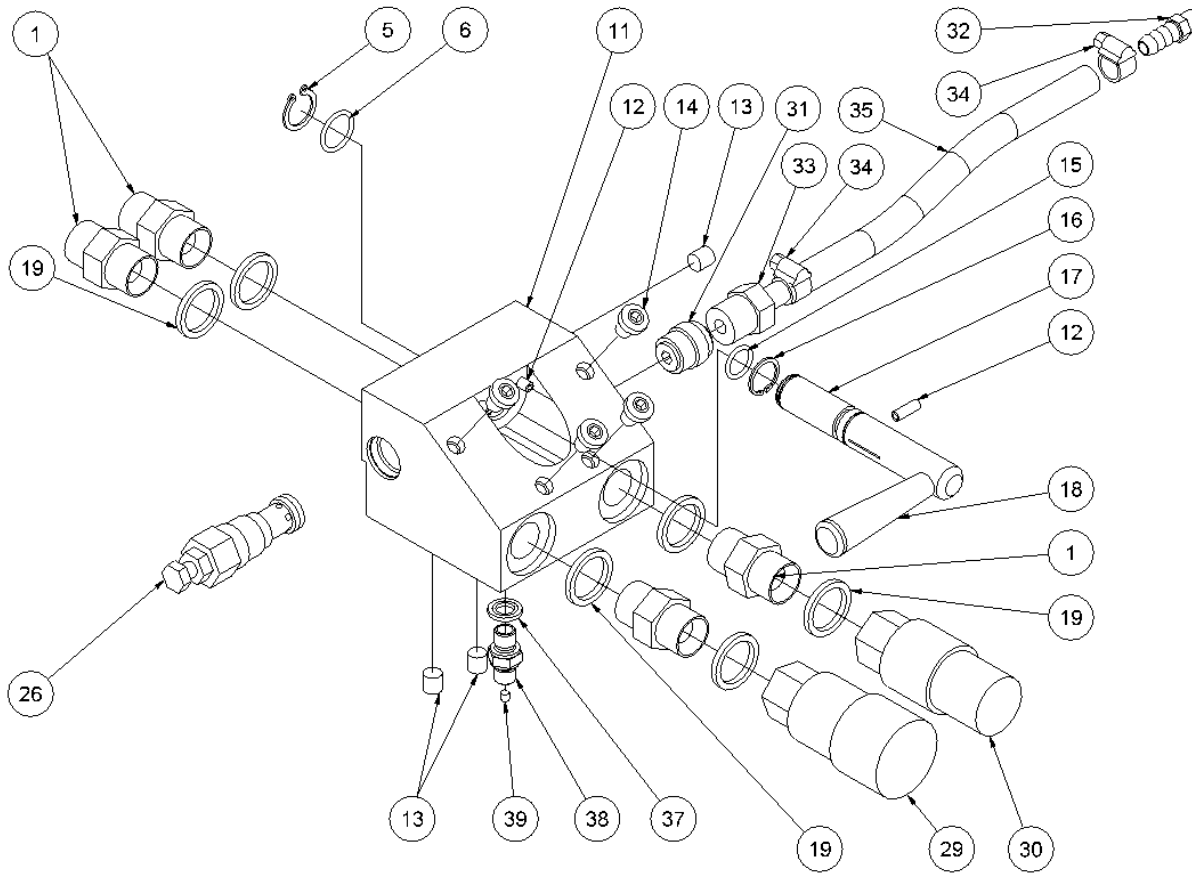

HPP13/HPP13 FLEX spare parts list

From serial No. 1434-6108

Fig. 3a HPP13 with POR

Pos.	Part No.	Description	Pcs.
1	7421063	Fitting 1/2"x1/2" BSP	4
5	7621606	Retaining ring A17	1
6	7521609	O-ring 17x2 mm	1
11	8221731	Valve block	1
12	7621050	Roll pin ø5x14	3
13	7621037	Pipe plug 1/8" <i>Loctite 542</i>	3
14	7621044	Screw M8x16	4
15	7521608	O-ring 13x2 mm	1
16	7621607	Retaining ring AV17	1
17	8221792	Spool	1
18	7721094	Lever ON/OFF <i>Loctite 243</i>	1
19	7521072	Seal ring 1/2"	6
26	7421587	Pressure relief valve <i>40 Nm</i>	1
29	7401142	Q.R. coupling 1/2" BSP female	1
30	7401141	Q.R. coupling 1/2" BSP male	1
31	7421733	Check valve	1
32	7421734	Hose fitting 3/8"x1/8" <i>Loctite 542</i>	1
33	7421735	Hose fitting 3/8"x1/2" <i>Loctite 542</i>	1
34	7421740	Hose clip 3/8"	2
35	9021738	Hose 3/8"	1
37	7521064	Seal ring 1/8"	1
38	8221024	Fitting 1/8"x1/8"	1
39	7421073	Fitting with reduction M4	1
-	2121741	Valve block complete HPP13	1