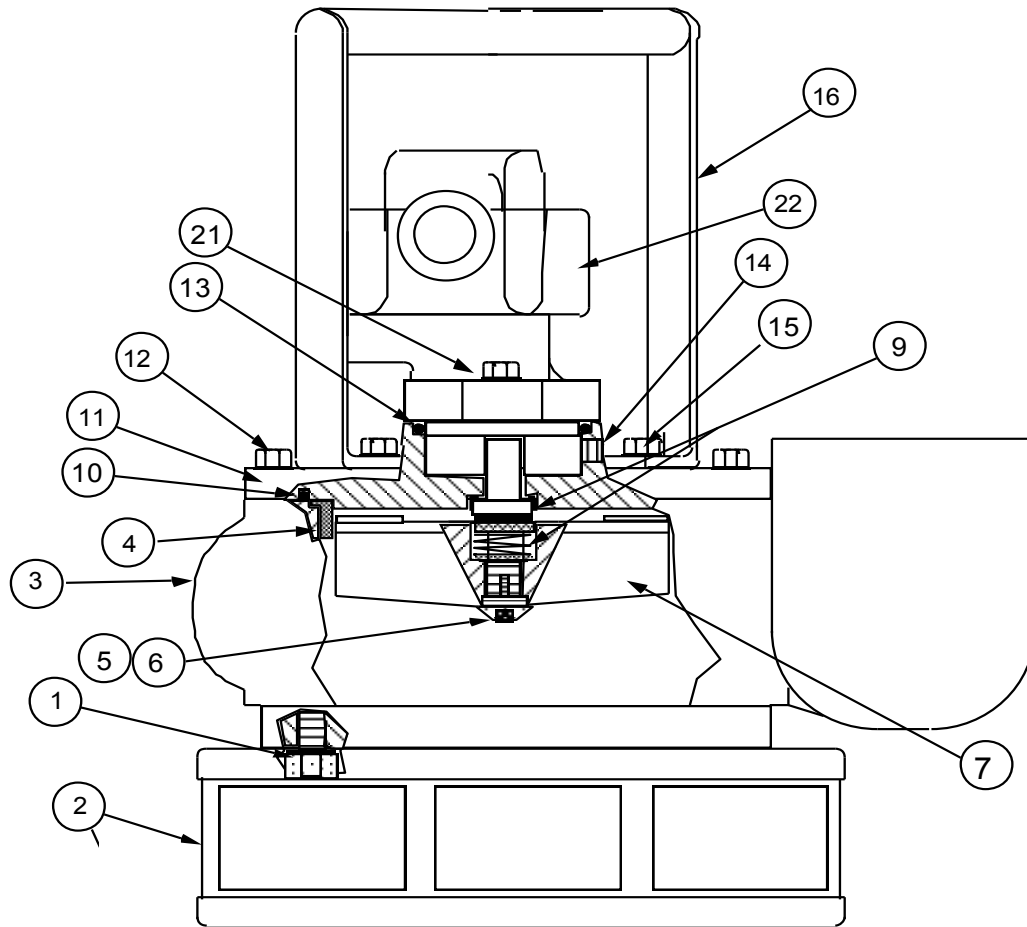

Submersible Pump HWP2 spare parts list

From Serial No. 0100-6458

Fig. 1

Pos.	Part No.	Description	Pcs.
2	9931508	Handle	1
6	9931509	Bolt	6
7	9931510	Lock washer	6
8	9931511	Hydraulic motor	1
9	9931533	Mechanical seal assembly	1
10	9931513	Top cover, aluminium	1
11	9931514	Bolt	4
12	9931515	O-ring f/top cover	1
13	9931516	Volute, aluminium	1
14	9931517	Impeller	1
15	9931518	Shaft key	1
16	9931519	Washer	1
17	9931520	Lock nut	1
18	9931521	Screw	4
19	9931522	Strainer	1
-	7431167	Elbow fitting	2
-	7431168	Straight fitting	2
-	7521072	Seal ring 1/2"	2
-	7401141	Q.R. coupling 1/2" BSP male	1
-	7401142	Q.R. coupling 1/2" BSP female	1
-	9931523	Seal kit motor w/bearings	1
-	9031552	Seal kit motor	1

Submersible Pump HWP3 spare parts list

From Serial No. 0100-6363

Fig. 2

Pos.	Part No.	Description	Pcs.
1	9931525	Bolt	4
1	9931526	Lock washer	4
2	9931527	Strainer	1
3	9931528	Volute, aluminium	1
4	9931529	Wear ring	1
5	9931530	Impeller screw	1
6	9931531	Cone washer	1
7	9931532	Impeller	1
9	9931533	Mechanical seal assembly	1
10	9931534	O-ring f/top cover	1
11	9931535	Top cover, aluminium	1
12	9931536	Bolt	6
12	9931544	Lock washer	6
13	9931538	O-ring f/motor	1
14	9931539	Distance pin	1
15	9931540	Bolt	2
15	9931541	Lock washer	2
16	9931542	Handle	1
21	9931543	Bolt	2
21	9931544	Lock washer	2
22	9931545	Hydraulic motor	1
-	7431184	Elbow fitting	1
-	7431185	Straight fitting	1
-	7431167	Elbow fitting	1
-	7431168	Straight fitting	1
-	7521072	Seal ring 1/2"	2
-	7401141	Q.R. coupling 1/2" BSP male	1
-	7401142	Q.R. coupling 1/2" BSP female	1
-	9931546	Seal kit motor	1
-	9931547	Seal motor shaft	1