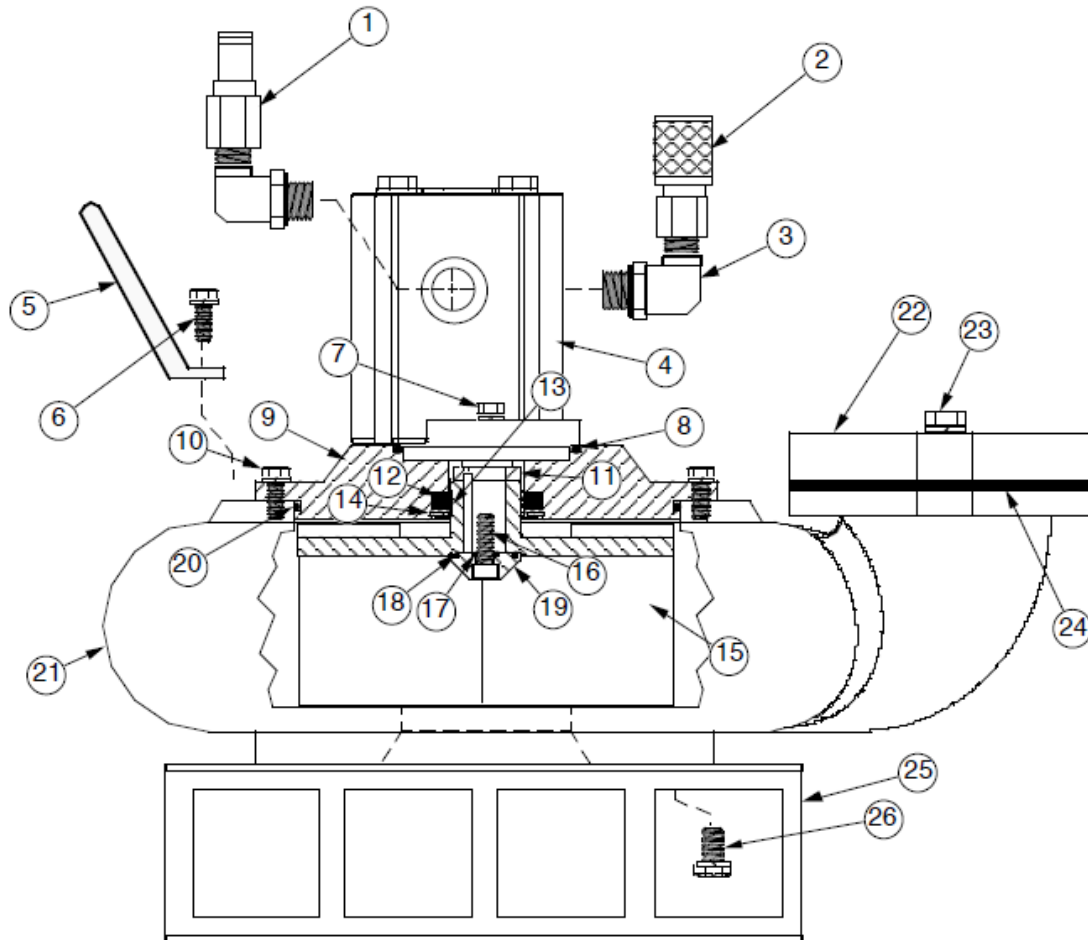

Submersible Pump HWP3 spare parts list

From Serial No. 0100-6363

Fig. 2

Pos.	Part No.	Description	Pcs.
1	9931525	Bolt	4
1	9931526	Lock washer	4
2	9931527	Strainer	1
3	9931528	Volute, aluminium	1
4	9931529	Wear ring	1
5	9931530	Impeller screw	1
6	9931531	Cone washer	1
7	9931532	Impeller	1
9	9931533	Mechanical seal assembly	1
10	9931534	O-ring f/top cover	1
11	9931535	Top cover, aluminium	1
12	9931536	Bolt	6
12	9931544	Lock washer	6
13	9931538	O-ring f/motor	1
14	9931539	Distance pin	1
15	9931540	Bolt	2
15	9931541	Lock washer	2
16	9931542	Handle	1
21	9931543	Bolt	2
21	9931544	Lock washer	2
22	9931545	Hydraulic motor	1
-	7431184	Elbow fitting	1
-	7431185	Straight fitting	1
-	7431167	Elbow fitting	1
-	7431168	Straight fitting	1
-	7521072	Seal ring 1/2"	2
-	7401141	Q.R. coupling 1/2" BSP male	1
-	7401142	Q.R. coupling 1/2" BSP female	1
-	9931546	Seal kit motor	1
-	9931547	Seal motor shaft	1

Submersible Pump HWP4 spare parts list

From Serial No. 0100-6596

Fig. 3

Pos.	Part No.	Description	Pcs.
1	7401141	Q.R. coupling 1/2" BSP male	1
2	7401142	Q.R. coupling 1/2" BSP female	1
3	7431184	Elbow fitting	2
3	7431185	Straight fitting	2
4	9932437	Hydraulic motor	1
5	9932438	Handle	2
6	9931540	Bolt	4
6	9931544	Lock washer	4
7	9931536	Bolt	2
7	9931544	Lock washer	2
8	9932439	O-ring f/motor	1
9	9932440	Top cover, aluminium	1
10	9931543	Bolt	3
10	9931544	Lock washer	3
11	9932441	Spacer	1
12	9932442	Shaft seal	1
13	9932443	Seal sleeve	1
14	9932444	Retaining ring	1
15	9932445	Impeller	1
16	9932446	Locking screw	1
17	9932447	O-ring f/retaining washer, inner	1
18	9932448	O-ring f/retaining washer, outer	1
19	9932449	Retaining washer	1
20	9932450	O-ring f/top cover	1
21	9932451	Volute, aluminium	1
22	9932452	Discharge flange	1
23	9932453	Bolt	2
23	9932454	Lock washer	2
24	9932455	Gasket f/discharge flange	1
25	9932456	Strainer	1
26	9931525	Bolt	4
26	9931526	Lock washer	4
-	9932457	Seal kit motor	1
-	9932458	Seal kit (Pos. 8, 12, 13, 17, 18, 20 and 24)	1