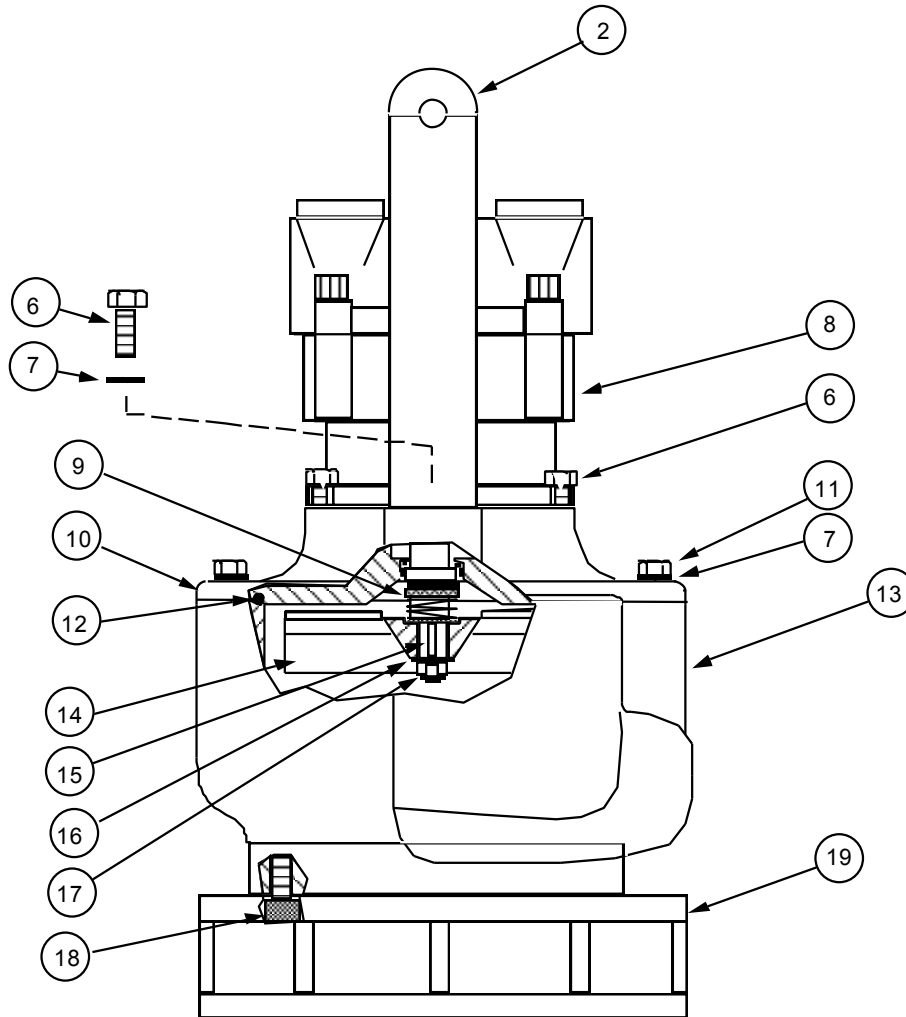

Submersible Pump HWP2 spare parts list

From Serial No. 0100-6458

Fig. 1

Pos.	Part No.	Description	Pcs.
2	9931508	Handle	1
6	9931509	Bolt	6
7	9931510	Lock washer	6
8	9931511	Hydraulic motor	1
9	9931533	Mechanical seal assembly	1
10	9931513	Top cover, aluminium	1
11	9931514	Bolt	4
12	9931515	O-ring f/top cover	1
13	9931516	Volute, aluminium	1
14	9931517	Impeller	1
15	9931518	Shaft key	1
16	9931519	Washer	1
17	9931520	Lock nut	1
18	9931521	Screw	4
19	9931522	Strainer	1
-	7431167	Elbow fitting	2
-	7431168	Straight fitting	2
-	7521072	Seal ring 1/2"	2
-	7401141	Q.R. coupling 1/2" BSP male	1
-	7401142	Q.R. coupling 1/2" BSP female	1
-	9931523	Seal kit motor w/bearings	1
-	9031552	Seal kit motor	1

Submersible Pump HWP3 spare parts list

From Serial No. 0100-6363

Fig. 2

Pos.	Part No.	Description	Pcs.
1	9931525	Bolt	4
1	9931526	Lock washer	4
2	9931527	Strainer	1
3	9931528	Volute, aluminium	1
4	9931529	Wear ring	1
5	9931530	Impeller screw	1
6	9931531	Cone washer	1
7	9931532	Impeller	1
9	9931533	Mechanical seal assembly	1
10	9931534	O-ring f/top cover	1
11	9931535	Top cover, aluminium	1
12	9931536	Bolt	6
12	9931544	Lock washer	6
13	9931538	O-ring f/motor	1
14	9931539	Distance pin	1
15	9931540	Bolt	2
15	9931541	Lock washer	2
16	9931542	Handle	1
21	9931543	Bolt	2
21	9931544	Lock washer	2
22	9931545	Hydraulic motor	1
-	7431184	Elbow fitting	1
-	7431185	Straight fitting	1
-	7431167	Elbow fitting	1
-	7431168	Straight fitting	1
-	7521072	Seal ring 1/2"	2
-	7401141	Q.R. coupling 1/2" BSP male	1
-	7401142	Q.R. coupling 1/2" BSP female	1
-	9931546	Seal kit motor	1
-	9931547	Seal motor shaft	1