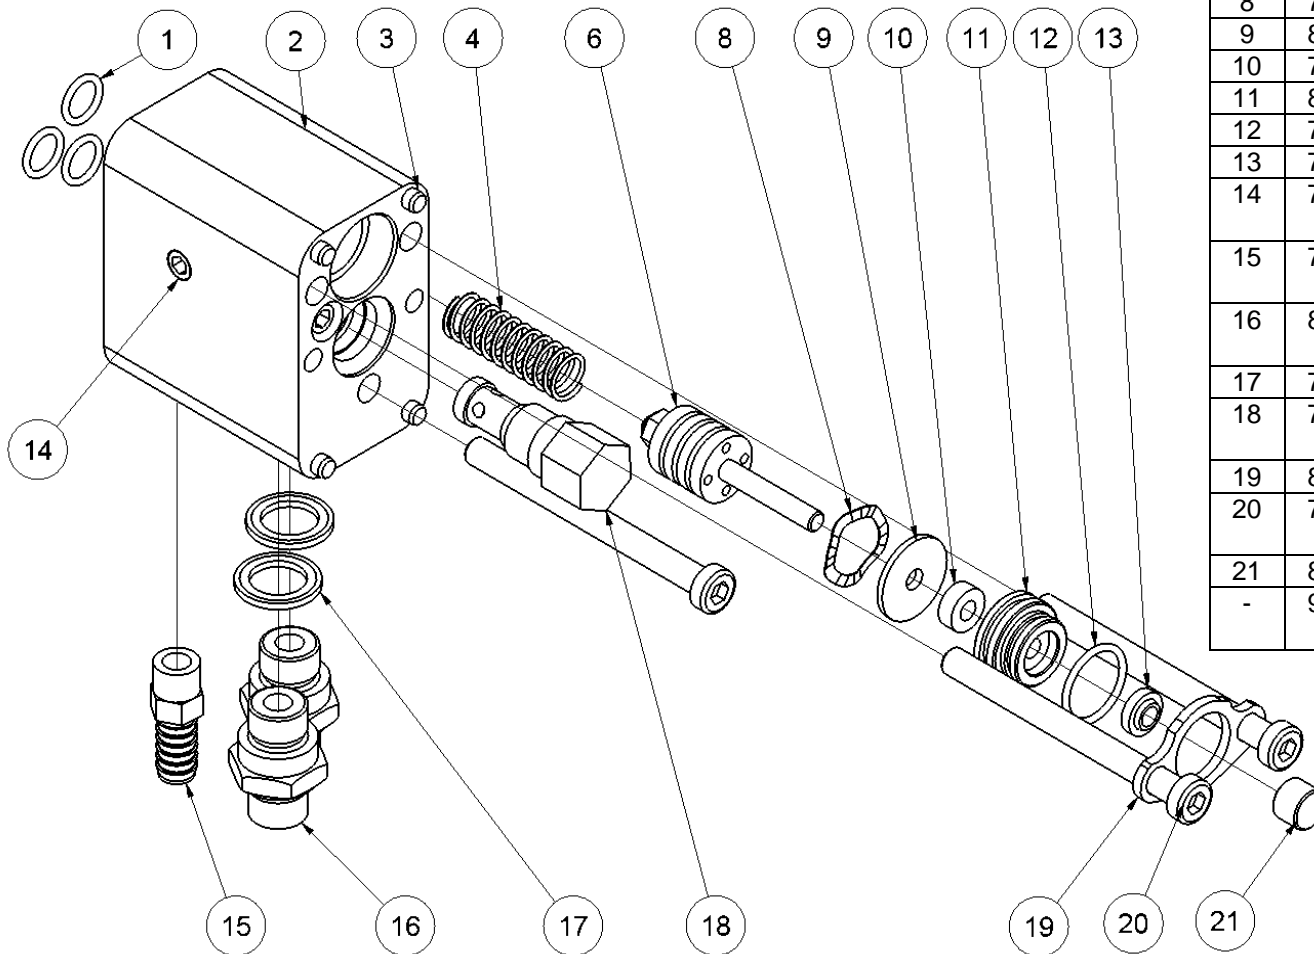

### Fig. 1

Pos.	Part No.	Description	Pcs.
-	4341470	3/8" waterhose-set compl. w/ball valve	1
-	4341408	3/8" tailhose-set 2 m	1
		<i>Incl. quick-release couplings</i>	
-	7401141	Q.R. coupling 1/2" BSP male	1
-	7401142	Q.R. coupling 1/2" BSP female	1
1	8732160	Plastic cover	1
2	8231420	Motor plate	1
3	8231425	Nylon washer	1
4	7631459	Screw M8x25 20 Nm	2
5	7631458	Screw M8x20 Loctite 243 - 20 Nm	4
6	8232157	Guard 14"	1
6	8232158	Guard 16"	1
6	8232159	Guard 18"	1
7	8231426	Distance pipe	1
8	7631457	Washer $\phi 13/\phi 24 \times 2.5$	3
9	8231422	Adaptor f/disc	1
10	8231423	Washer f/disc	1
11	7631499	Screw M6x8 Loctite 243 - 15 Nm	1
12	8231424	Nut f/adaptor	1
13	8231428	Screw M8 w/hole Loctite 243 - 8 Nm	1
14	9031490	Retainer plate f/guard	1
15	8231487	Bracket f/front handle	1
16	7611282	Screw M8x16 15 Nm	5
17	8231481	Bolt f/front handle Loctite 243 - 15 Nm	1
18	9031503	Valve block complete See fig. 2	1
19	9031504	Handle complete See fig. 3	1
20	8231427	Angle plate	1
21	7431167	Elbow fitting	2
21	7431461	Elbow fitting 16"/18"	2
22	7621035	Washer M8	2
23	7621010	Lock nut M8	2
24	7331454	Hydraulic motor 14"	1
24	7331455	Hydraulic motor 16"/18"	1
25	7631456	Shaft key	1

# HCS14/16/18 spare parts list

Serial numbers 3500-4504

Fig. 2

Pos.	Part No.	Description	Pcs.
1	7531493	O-ring 12x2	3
2	8231429	Valve block	1
3	7631391	Cylinder pin $\varnothing$ 6x12	4
4	8611249	Compression spring 1.25x12.5x62.5	1
6	9011415	Trigger piston complete	1
8	7611252	Crinkled spring washer 23.8x17.3x0.3	1
9	8211251	Washer	1
10	7521014	Seal	1
11	8211226	Seal housing	1
12	7511248	O-ring 20x2	1
13	7521013	Seal	1
14	7621037	Pipe plug 1/8" <i>Loctite 542</i>	4
15	7431417	Fitting <i>Loctite 542</i>	1
16	8231394	Fitting 3/8"x3/8" <i>50 Nm</i>	2
17	7521017	Seal ring 3/8"	2
18	7431452	Check valve <i>40 Nm</i>	1
19	8231451	Bracket f/trigger piston	1
20	7631453	Screw M8x90 <i>Loctite 243 - 20 Nm</i>	3
21	8211227	Distance piece	1
-	9031503	Valve block complete <i>Pos. 1-21</i>	1