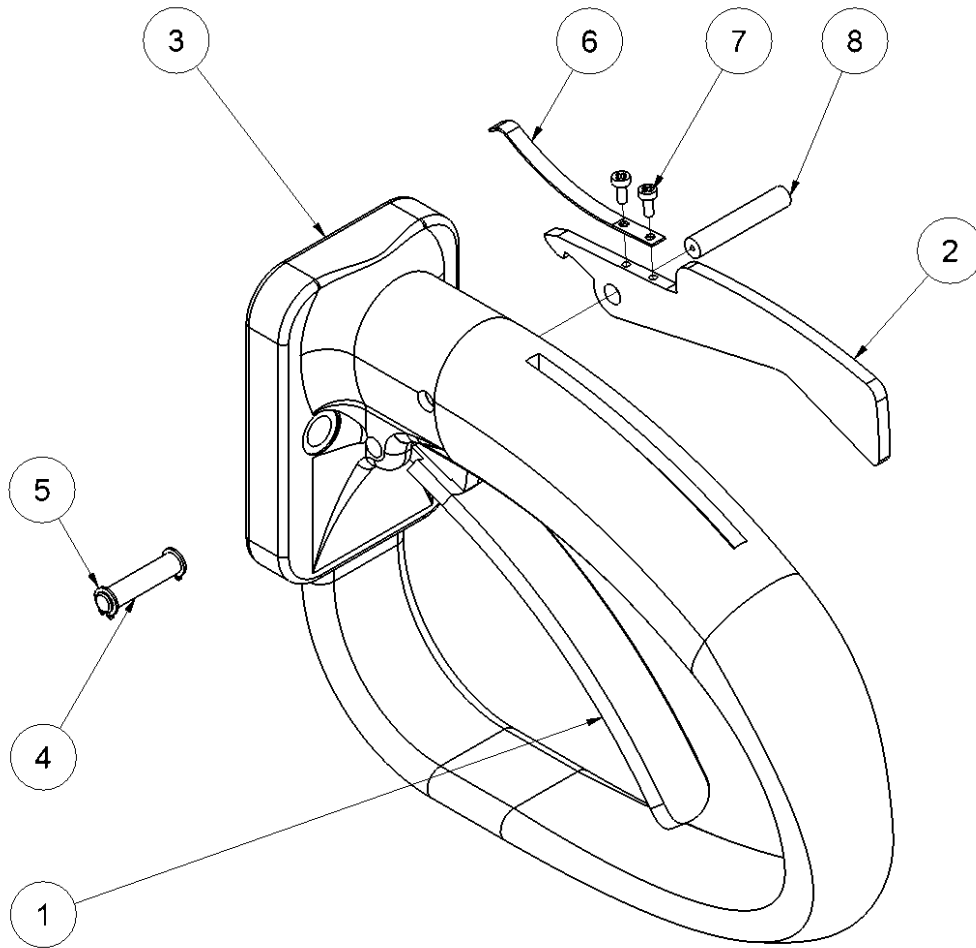

# HCS14/16/18 spare parts list

Serial numbers 3500-4504

Fig. 2

Pos.	Part No.	Description	Pcs.
1	7531493	O-ring 12x2	3
2	8231429	Valve block	1
3	7631391	Cylinder pin $\varnothing$ 6x12	4
4	8611249	Compression spring 1.25x12.5x62.5	1
6	9011415	Trigger piston complete	1
8	7611252	Crinkled spring washer 23.8x17.3x0.3	1
9	8211251	Washer	1
10	7521014	Seal	1
11	8211226	Seal housing	1
12	7511248	O-ring 20x2	1
13	7521013	Seal	1
14	7621037	Pipe plug 1/8" <i>Loctite 542</i>	4
15	7431417	Fitting <i>Loctite 542</i>	1
16	8231394	Fitting 3/8"x3/8" <i>50 Nm</i>	2
17	7521017	Seal ring 3/8"	2
18	7431452	Check valve <i>40 Nm</i>	1
19	8231451	Bracket f/trigger piston	1
20	7631453	Screw M8x90 <i>Loctite 243 - 20 Nm</i>	3
21	8211227	Distance piece	1
-	9031503	Valve block complete <i>Pos. 1-21</i>	1

# HCS14/16/18 spare parts list

Serial numbers 3500-4504

Fig. 3

Pos.	Part No.	Description	Pcs.
1	8231471	Trigger lever	1
2	8231472	Safety trigger	1
3	8231485	Handle	1
4	8231396	Pin ø6	1
5	7611306	Retaining ring A6	2
6	8631506	Leaf spring f/safety trigger	1
7	7631589	Screw M2.5x6	2
8	8231507	Pin f/safety trigger	1
-	9031504	Handle complete <i>Pos. 1-8</i>	1