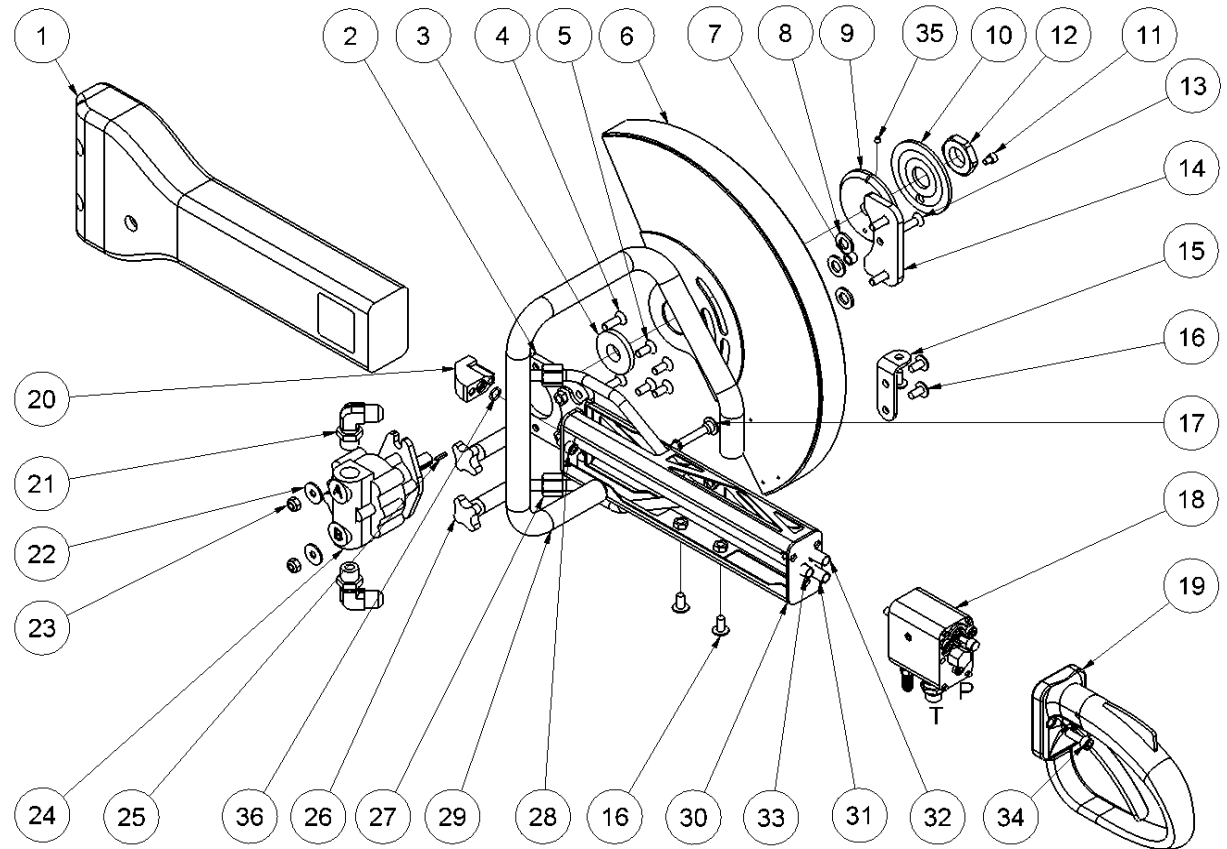

### Fig. 1

Pos.	Part No.	Description	Pcs.
-	4341470	3/8" waterhose-set compl. w/ball valve	1
-	4341408	3/8" tailhose-set 2 m	1
		<i>Incl. quick-release couplings</i>	
-	7401141	Q.R. coupling 1/2" BSP male	1
-	7401142	Q.R. coupling 1/2" BSP female	1
1	8732160	Plastic cover	1
2	8231420	Motor plate	1
3	8231425	Nylon washer	1
4	7631459	Screw M8x25 20 Nm	2
5	7631458	Screw M8x20 Loctite 243 - 20 Nm	4
6	8232157	Guard 14"	1
6	8232158	Guard 16"	1
6	8232159	Guard 18"	1
7	8231426	Distance pipe	1
8	7631457	Washer $\phi 13/\phi 24 \times 2.5$	3
9	8231422	Adaptor f/disc	1
10	8231423	Washer f/disc	1
11	7631499	Screw M6x8 Loctite 243 - 15 Nm	1
12	8231424	Nut f/adaptor	1
13	8231428	Screw M8 w/hole Loctite 243 - 8 Nm	1
14	9031490	Retainer plate f/guard	1
15	8231487	Bracket f/front handle	1
16	7611282	Screw M8x16 15 Nm	5
17	8231481	Bolt f/front handle Loctite 243 - 15 Nm	1
18	9031503	Valve block complete See fig. 2	1
19	9031504	Handle complete See fig. 3	1
20	8231427	Angle plate	1
21	7431167	Elbow fitting	2
21	7431461	Elbow fitting 16"/18"	2
22	7621035	Washer M8	2
23	7621010	Lock nut M8	2
24	7331454	Hydraulic motor 14"	1
24	7331455	Hydraulic motor 16"/18"	1
25	7631456	Shaft key	1

# HCS14/16/18 spare parts list

Serial numbers 3500-4504

Fig. 2

Pos.	Part No.	Description	Pcs.
1	7531493	O-ring 12x2	3
2	8231429	Valve block	1
3	7631391	Cylinder pin $\varnothing$ 6x12	4
4	8611249	Compression spring 1.25x12.5x62.5	1
6	9011415	Trigger piston complete	1
8	7611252	Crinkled spring washer 23.8x17.3x0.3	1
9	8211251	Washer	1
10	7521014	Seal	1
11	8211226	Seal housing	1
12	7511248	O-ring 20x2	1
13	7521013	Seal	1
14	7621037	Pipe plug 1/8" <i>Loctite 542</i>	4
15	7431417	Fitting <i>Loctite 542</i>	1
16	8231394	Fitting 3/8"x3/8" <i>50 Nm</i>	2
17	7521017	Seal ring 3/8"	2
18	7431452	Check valve <i>40 Nm</i>	1
19	8231451	Bracket f/trigger piston	1
20	7631453	Screw M8x90 <i>Loctite 243 - 20 Nm</i>	3
21	8211227	Distance piece	1
-	9031503	Valve block complete <i>Pos. 1-21</i>	1