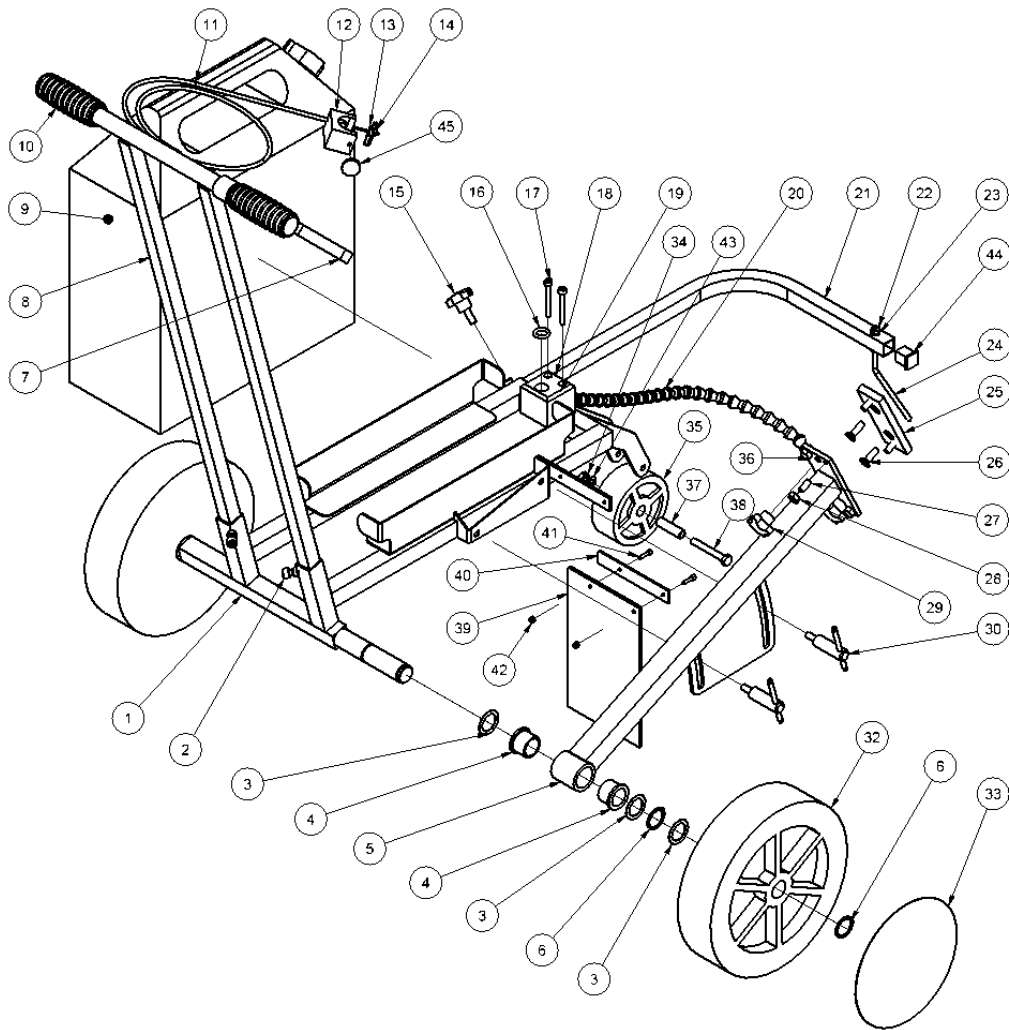

# HCS14/16/18 spare parts list

Serial numbers 3500-4504

Fig. 2

Pos.	Part No.	Description	Pcs.
1	7531493	O-ring 12x2	3
2	8231429	Valve block	1
3	7631391	Cylinder pin $\varnothing$ 6x12	4
4	8611249	Compression spring 1.25x12.5x62.5	1
6	9011415	Trigger piston complete	1
8	7611252	Crinkled spring washer 23.8x17.3x0.3	1
9	8211251	Washer	1
10	7521014	Seal	1
11	8211226	Seal housing	1
12	7511248	O-ring 20x2	1
13	7521013	Seal	1
14	7621037	Pipe plug 1/8" <i>Loctite 542</i>	4
15	7431417	Fitting <i>Loctite 542</i>	1
16	8231394	Fitting 3/8"x3/8" <i>50 Nm</i>	2
17	7521017	Seal ring 3/8"	2
18	7431452	Check valve <i>40 Nm</i>	1
19	8231451	Bracket f/trigger piston	1
20	7631453	Screw M8x90 <i>Loctite 243 - 20 Nm</i>	3
21	8211227	Distance piece	1
-	9031503	Valve block complete <i>Pos. 1-21</i>	1

# HCS14/16/18 spare parts list

Serial numbers 3500-4504

Fig. 3

Pos.	Part No.	Description	Pcs.
1	8231471	Trigger lever	1
2	8231472	Safety trigger	1
3	8231485	Handle	1
4	8231396	Pin ø6	1
5	7611306	Retaining ring A6	2
6	8631506	Leaf spring f/safety trigger	1
7	7631589	Screw M2.5x6	2
8	8231507	Pin f/safety trigger	1
-	9031504	Handle complete <i>Pos. 1-8</i>	1

# Cart f/Cut-Off Saw

Fig. 1

Pos.	Part No.	Description	Pcs.
1	8231670	Cart frame	1
2	7631395	Screw M8x14 <i>Copper grease</i>	2
3	7621100	Shim ring 25/35/1 mm	4
4	7731696	Nylon bushing	2
5	8231669	Rocker arm	1
6	7621098	Retaining ring 25x2	3
7	7731702	Brake lever	1
8	8231668	Handle frame	1
9	7731680	Water tank 20 litres	1
10	7721199	Rubber grip	2
11	7731703	Brake cable	1
12	8231672	Cable retainer	1
13	8231678	Bracket f/trigger lever	1
14	7731704	Cable clamp	1
15	7731460	Star knob M8x15 <i>Copper grease</i>	1
16	7531701	O-ring 14x4	1
17	7631700	Screw M6x50 <i>Loctite 243</i>	2
18	8231671	Aluminium block f/water	1
19	7731698	Connector f/flex hose	1
20	7731697	Flex hose 1/4"	1
21	8231677	Arm f/steering rod	1
22	7611278	Nut M6	2
23	7621136	Washer M6	2