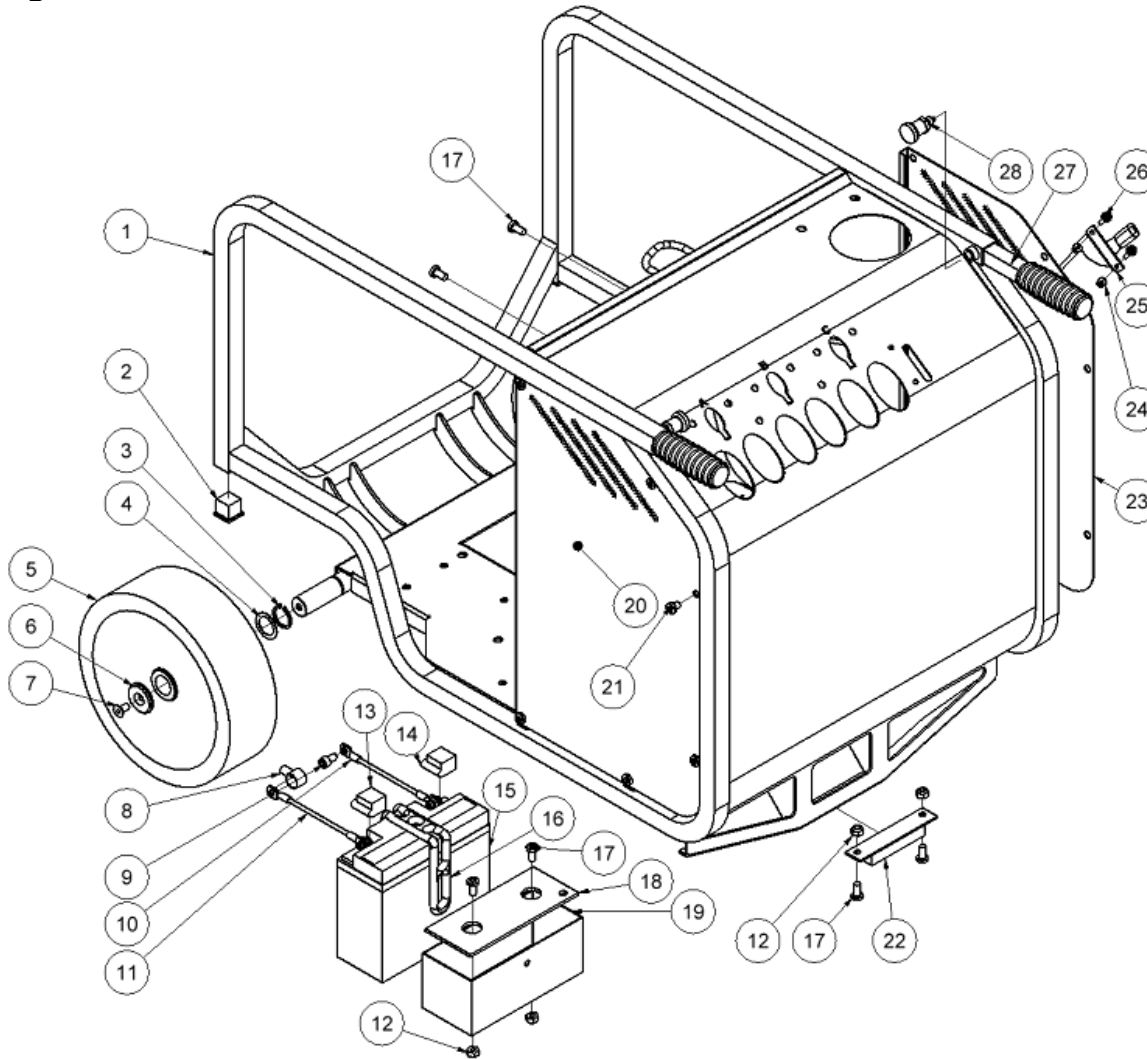

HPP18V MULTI FLEX spare parts list

From serial No. 13728

Fig. 1

Pos.	Part No.	Description	Pcs.
1	8223352	Chassis complete HPP18	1
2	7721125	Tube plug 25x25	2
3	7621098	Retaining ring 25x2	2
4	7621100	Shim ring 25/35/1 mm	2
5	8722384	Wheel HPP13/18	2
6	8223321	Wheel lock	2
7	7632539	Screw M8x16 <i>Loctite 243</i>	2
8	7721950	Cover (battery)	1
9	7631395	Screw M8x14	1
10	9021949	Cable black w/cable terminal	1
11	9021948	Cable red w/cable terminal	1
12	7621010	Lock nut M8	4
13	7721196	Cover (battery)	1
14	7721195	Cover (battery)	1
15	7321194	Battery 12V/17Amp	1
16	7721198	Rubber strap	1
17	7621044	Screw M8x16	6
18	8223395	Battery mat	1
19	8213345	Batterybox	1
20	8213341	Side cover Right	1
21	7621042	Screw M8x10	12
22	8721095	Rubber foot	1
23	8213340	Side cover Left	1
24	9922054	Nut M5	2
25	9022055	Throttle control w/cable	1
26	9922053	Screw M5x18	2
27	9022430	Pull-out handle w/rubber grip	2
28	7721197	Bolt <i>Loctite 243</i>	2

HPP18V MULTI FLEX spare parts list

From serial No. 13728

Fig. 3

Pos.	Part No.	Description	Pcs.
1	8221932	Valve block	1
2	7621075	Threaded plug 1/2" w/seal	1
3	7621037	Pipe plug 1/8" <i>Loctite 542</i>	4
4	7621044	Screw M8x16	8
5	7622357	Pipe plug 1/4" <i>Loctite 542</i>	11
6	7421587	Pressure relief valve <i>40 Nm</i>	2
7	7521017	Seal ring 3/8"	2
8	7421771	Fitting 3/8"x3/8"	2
9	7521072	Seal ring 1/2"	13
10	7421063	Fitting 1/2"x1/2" BSP	7
11	7401142	Q.R. coupling 1/2" BSP female	3
12	7401141	Q.R. coupling 1/2" BSP male	3
13	8221933	Spool A	1
14	8221934	Spool B	1
15	7721094	Lever ON/OFF <i>Loctite 243</i>	3
16	8221935	Spool C	1
17	7421733	Check valve	1
18	7421735	Hose fitting 3/8"x1/2" <i>Loctite 542</i>	1
19	7621050	Roll pin ø5x14	3
20	7621097	Retaining ring AV15	3
21	7521135	O-ring 11x2 mm	3
22	7421740	Hose clip 3/8"	2
23	9022052	Hose 3/8"	1
24	7621096	Retaining ring A15	3
25	7521134	O-ring 15x2 mm	3
-	2121971	Valve block complete MULTI FLEX	1