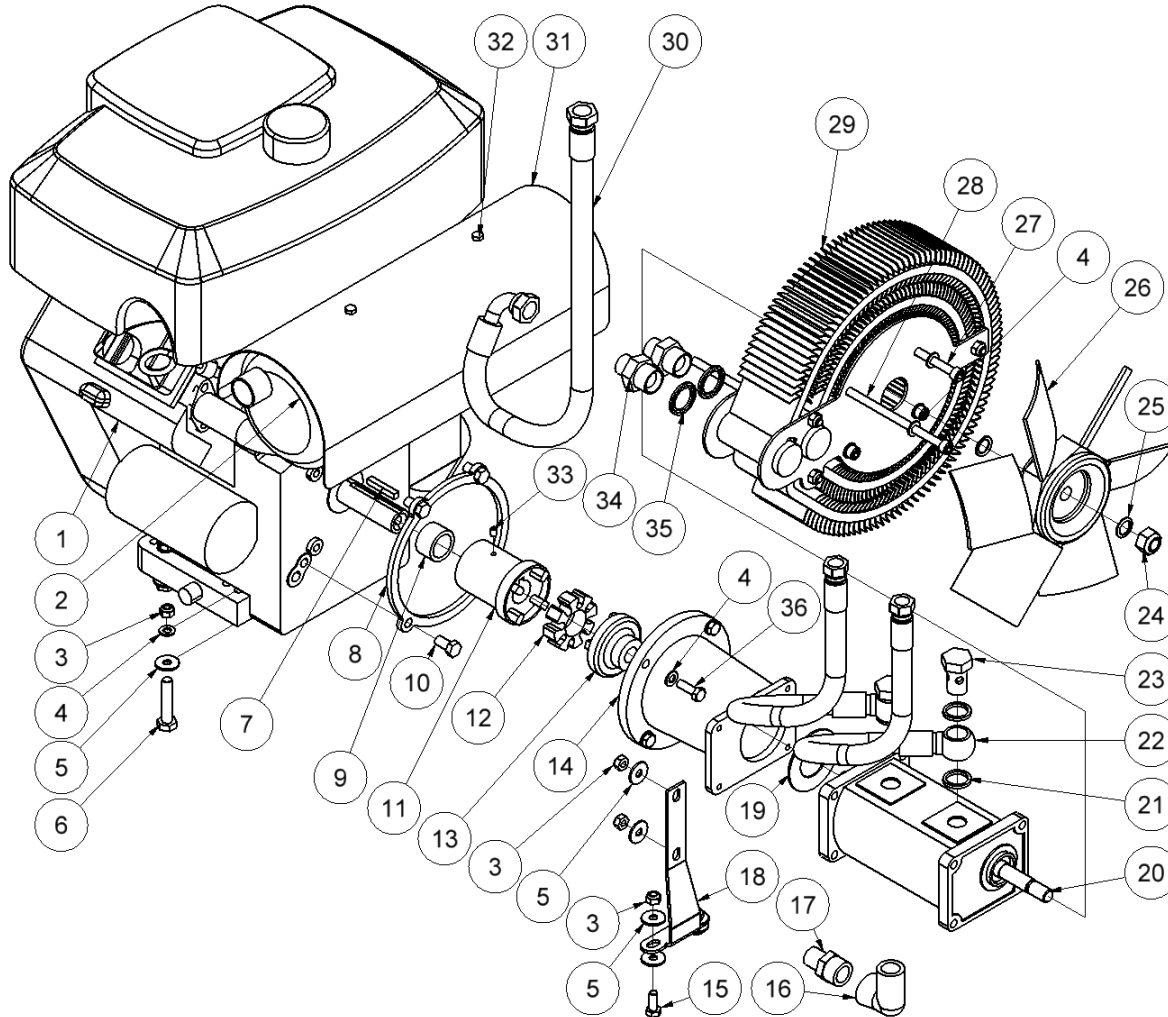

HPP18V MULTI FLEX spare parts list

From serial No. 13728

Fig. 2

Pos.	Part No.	Description	Pcs.
1	7321057	Engine 18 HP Vanguard	1
2	8221478	Exhaust	1
3	7621010	Lock nut M8	8
4	7621171	Washer M8	12
5	7621035	Washer M8	10
6	7621335	Screw M10x50	4
7	7621480	Shaft key	1
8	8223051	Guide ring	1
9	8221560	Distance piece	1
10	9931540	Screw	4
11	7421066	Coupling engine part	1
12	7421083	Rubber coupling	1
13	7421067	Coupling pump	1
14	7421068	Coupling housing	1
15	7632766	Screw M8x20	2
16	7421952	Elbow fitting 3/4"x3/4" <i>Loctite 542</i>	1
17	7421336	Hose fitting 3/4"x3/4" <i>Loctite 542</i>	1
18	8221977	Supporting bracket	1
19	9922133	Centering washer	1
20	7421946	Pump 6.3x6.3 ccm	1
21	7521072	Seal ring 1/2"	4
22	8721951	Pressure hose	2
23	7421062	Banjo bolt 1/2"	2
24	7621111	Nut M14x1.5	1
25	7621117	Spring washer M14	2
26	8321561	Fan ø280-6	1
27	7621333	Screw M8x200 <i>Loctite 243 - 15 Nm</i>	2
28	7621972	Screw M8x220 <i>Loctite 243 - 15 Nm</i>	2
29	2121103	Cooler complete	1
30	8721974	Cooler pressure hose	1
31	8221337	Exhaust cover	1
32	7621040	Screw M6x10	2
33	7621032	Set screw M6x8 <i>Loctite 243</i>	1
34	7421582	Fitting 1/2"x3/4" <i>Loctite 542</i>	2
35	7521118	Seal ring 3/4"	2
36	7621038	Screw 5/16" UNFx25 <i>Loctite 243</i>	4