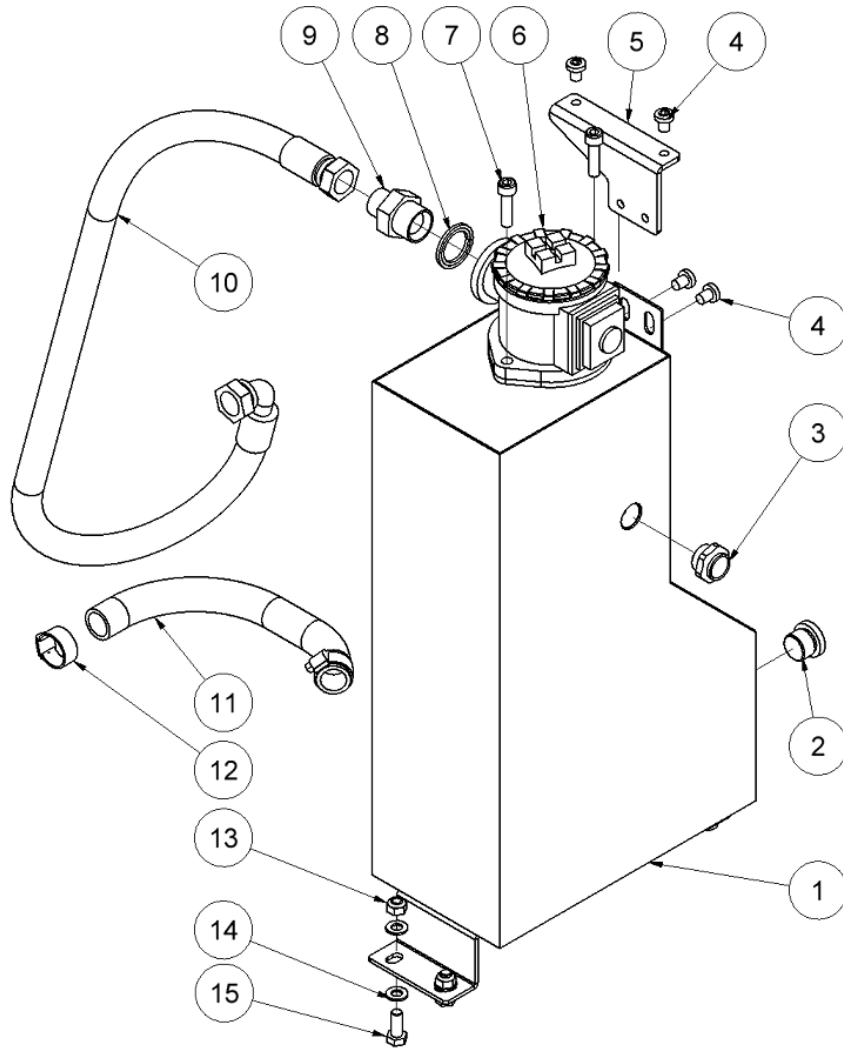

HPP18V MULTI FLEX spare parts list

From serial No. 13728

Fig. 3

Pos.	Part No.	Description	Pcs.
1	8221932	Valve block	1
2	7621075	Threaded plug 1/2" w/seal	1
3	7621037	Pipe plug 1/8" <i>Loctite 542</i>	4
4	7621044	Screw M8x16	8
5	7622357	Pipe plug 1/4" <i>Loctite 542</i>	11
6	7421587	Pressure relief valve <i>40 Nm</i>	2
7	7521017	Seal ring 3/8"	2
8	7421771	Fitting 3/8"x3/8"	2
9	7521072	Seal ring 1/2"	13
10	7421063	Fitting 1/2"x1/2" BSP	7
11	7401142	Q.R. coupling 1/2" BSP female	3
12	7401141	Q.R. coupling 1/2" BSP male	3
13	8221933	Spool A	1
14	8221934	Spool B	1
15	7721094	Lever ON/OFF <i>Loctite 243</i>	3
16	8221935	Spool C	1
17	7421733	Check valve	1
18	7421735	Hose fitting 3/8"x1/2" <i>Loctite 542</i>	1
19	7621050	Roll pin ø5x14	3
20	7621097	Retaining ring AV15	3
21	7521135	O-ring 11x2 mm	3
22	7421740	Hose clip 3/8"	2
23	9022052	Hose 3/8"	1
24	7621096	Retaining ring A15	3
25	7521134	O-ring 15x2 mm	3
-	2121971	Valve block complete MULTI FLEX	1

HPP18V MULTI FLEX spare parts list

From serial No. 13728

Fig. 4

Pos.	Part No.	Description	Pcs.
1	8223342	Hydraulic tank HPP18	1
2	7621075	Threaded plug 1/2" w/seal	1
3	7721099	Sight glass 1/2" w/seal	1
4	7621042	Screw M8x10 <i>Loctite 243</i>	4
5	8223343	Tank bracket	1
6	8421092	Filter complete <i>See fig.5</i>	1
7	7621045	Screw M8x30 <i>Loctite 243</i>	2
8	7521118	Seal ring 3/4"	1
9	7421582	Fitting 1/2"x3/4"	1
10	8721583	Cooler pressure hose	1
11	9021479	Suction hose	1
12	7421082	Hose clip 3/4"	2
13	7621010	Lock nut M8	4
14	7621171	Washer M8	8
15	7623004	Screw M8x18	4