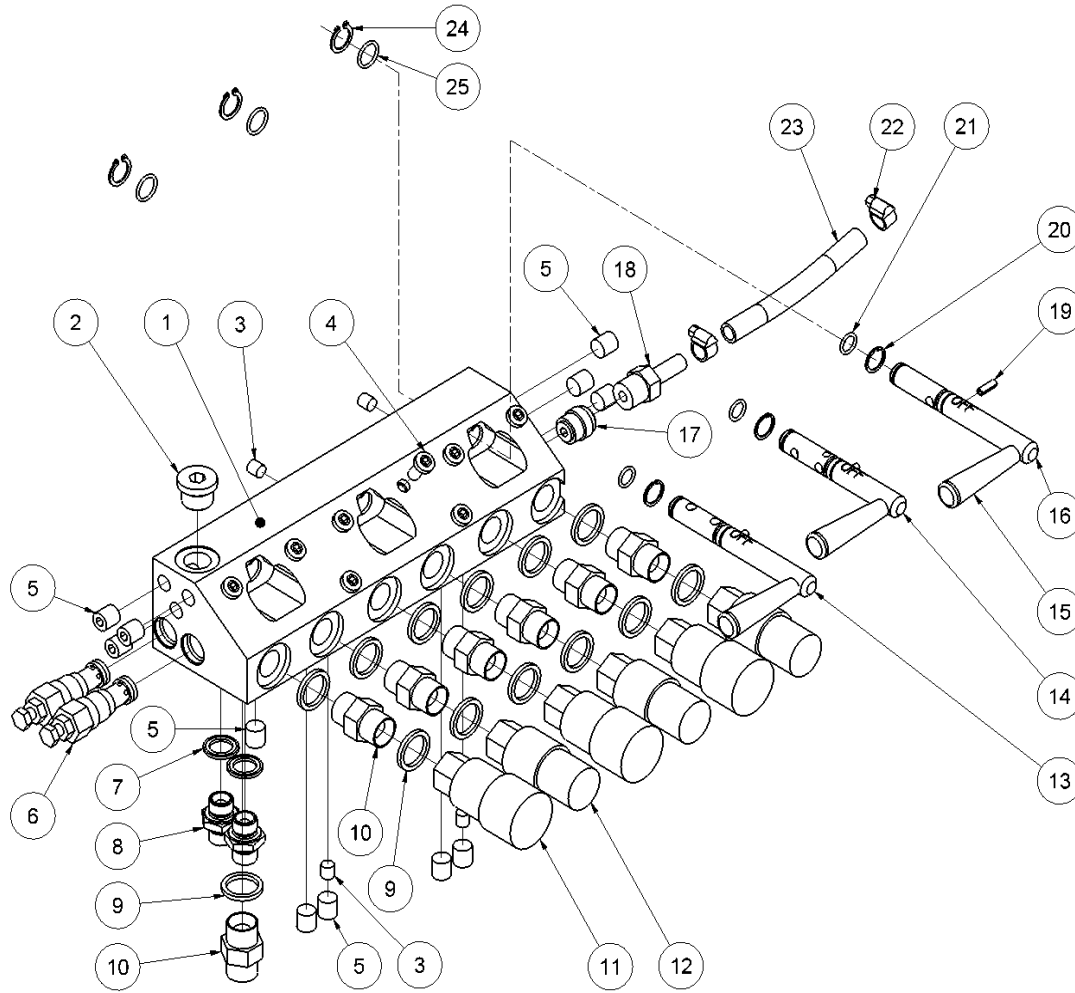

HPP18V MULTI FLEX spare parts list

From serial No. 13728

Fig. 3

Pos.	Part No.	Description	Pcs.
1	8221932	Valve block	1
2	7621075	Threaded plug 1/2" w/seal	1
3	7621037	Pipe plug 1/8" <i>Loctite 542</i>	4
4	7621044	Screw M8x16	8
5	7622357	Pipe plug 1/4" <i>Loctite 542</i>	11
6	7421587	Pressure relief valve <i>40 Nm</i>	2
7	7521017	Seal ring 3/8"	2
8	7421771	Fitting 3/8"x3/8"	2
9	7521072	Seal ring 1/2"	13
10	7421063	Fitting 1/2"x1/2" BSP	7
11	7401142	Q.R. coupling 1/2" BSP female	3
12	7401141	Q.R. coupling 1/2" BSP male	3
13	8221933	Spool A	1
14	8221934	Spool B	1
15	7721094	Lever ON/OFF <i>Loctite 243</i>	3
16	8221935	Spool C	1
17	7421733	Check valve	1
18	7421735	Hose fitting 3/8"x1/2" <i>Loctite 542</i>	1
19	7621050	Roll pin ø5x14	3
20	7621097	Retaining ring AV15	3
21	7521135	O-ring 11x2 mm	3
22	7421740	Hose clip 3/8"	2
23	9022052	Hose 3/8"	1
24	7621096	Retaining ring A15	3
25	7521134	O-ring 15x2 mm	3
-	2121971	Valve block complete MULTI FLEX	1