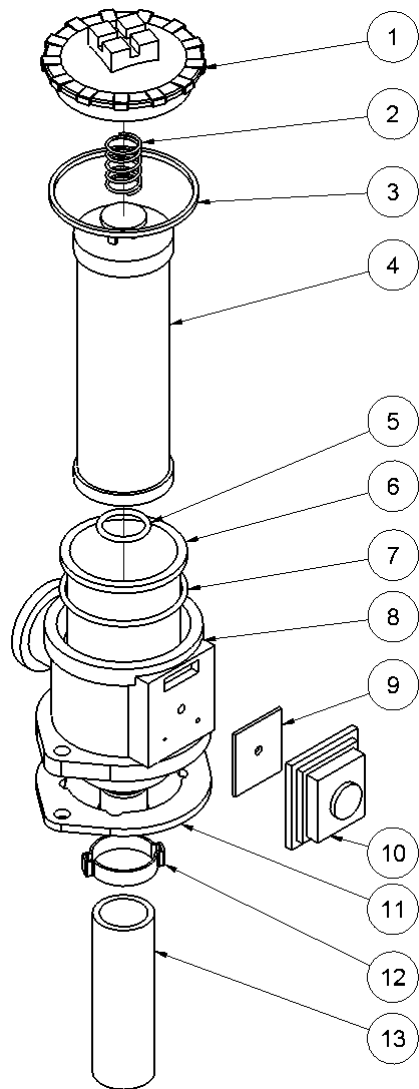

HPP18V MULTI FLEX spare parts list

From serial No. 13728

Fig. 5

Pos.	Part No.	Description	Pcs.
1	9421189	Filter cover	1
2	9421193	Filter spring	1
3	9421502	Seal f/filter cover <i>Also included in 9421188</i>	1
4	9421190	Filter element	1
5	-	O-ring ø3x22 <i>Included in 9421188</i>	1
6	-	Filter cup	1
7	-	O-ring ø3x60 <i>Included in 9421188</i>	1
8	-	Filter housing	1
9	9422041	Ventilation filter	1
10	9422042	Cover f/ventilation filter <i>Included in 9421188</i>	1
11	-	Seal	1
12	7621789	Hose clamp	1
13	9022043	Filter hose	1
-	9421188	Seal kit filter <i>Pos. 3, 5, 7 and 11</i>	1
-	8421092	Filter complete <i>Pos. 1-13</i>	1