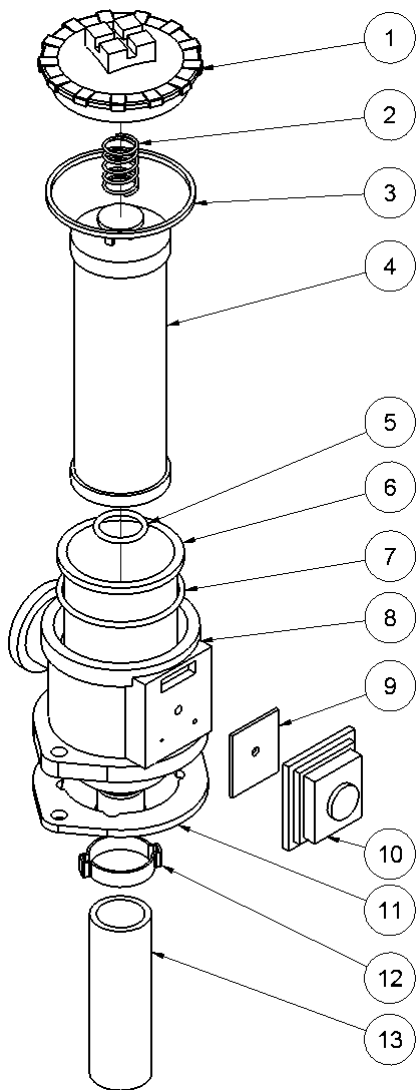

HPP18V FLEX spare parts list

From serial number 15609

Fig. 5

Pos.	Part No.	Description	Pcs.
1	9421189	Filter cover	1
2	9421193	Filter spring	1
3	9421502	Seal f/filter cover <i>Also included in 9421188</i>	1
4	9421190	Filter element	1
5	-	O-ring ø3x22 <i>Included in 9421188</i>	1
6	-	Filter cup	1
7	-	O-ring ø3x60 <i>Included in 9421188</i>	1
8	-	Filter housing	1
9	9421191	Ventilation filter <i>Old type</i>	1
9	9422041	Ventilation filter <i>New type</i>	1
10	9421192	Cover f/ventilation filter <i>Old type</i>	1
10	9422042	Cover f/ventilation filter <i>New type</i>	1
11	-	Seal <i>Included in 9421188</i>	1
12	7621789	Hose clamp	1
13	9022043	Filter hose	1
-	9421188	Seal kit filter <i>Pos. 3, 5, 7 and 11</i>	1
-	8421092	Filter complete <i>Pos. 1-13</i>	1