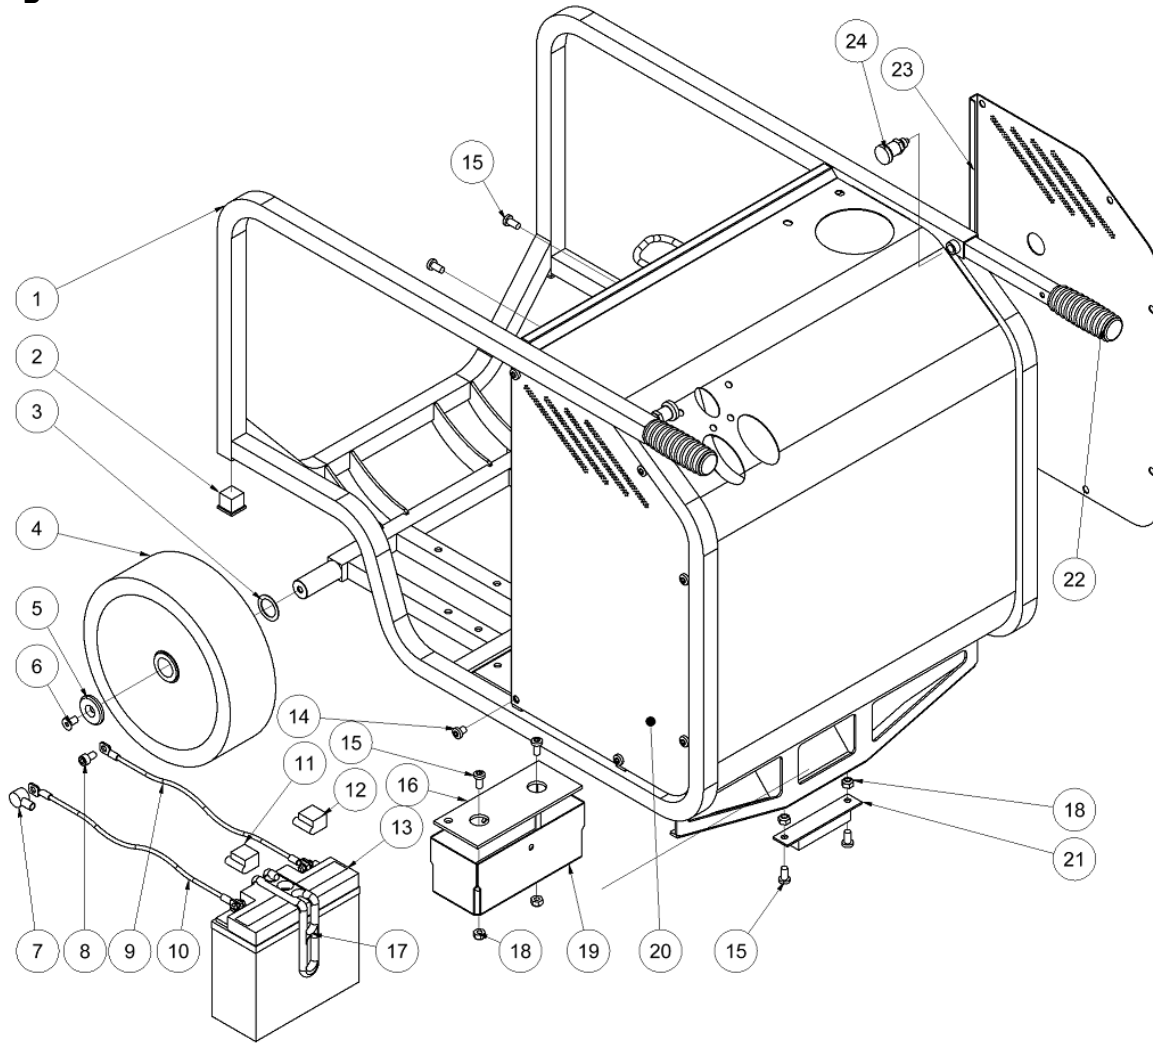

HPP18V FLEX spare parts list

From serial number 15609

Fig. 1

Pos.	Part No.	Description	Pcs.
1	8223339	Chassis complete HPP18	1
2	7721125	Tube plug 25x25	2
3	7621100	Shim ring 25/35/1 mm	2
4	8722384	Wheel HPP13/18	2
5	8223321	Wheel lock	2
6	7632539	Screw M8x16 <i>Loctite 243</i>	2
7	7721950	Black Cover (battery)	1
8	7631395	Screw M8x14	1
9	9021565	Cable black w/cable terminal	1
10	9021564	Cable red w/cable terminal	1
11	7721196	Red Cover (battery)	1
12	7721195	Black Cover (battery)	1
13	7321194	Battery 12V/17Amp	1
14	7621042	Screw M8x10	12
15	7621044	Screw M8x16	6
16	8223395	Rubber mat	1
17	7721198	Rubber strap	1
18	7621010	Lock nut M8	4
19	8223345	Batterybox	1
20	8223341	Side cover Right	1
21	8721095	Rubber foot	1
22	9022430	Pull-out handle w/rubber grip	2
23	8223340	Side cover Left	1
24	7721197	Bolt <i>Loctite 243</i>	2