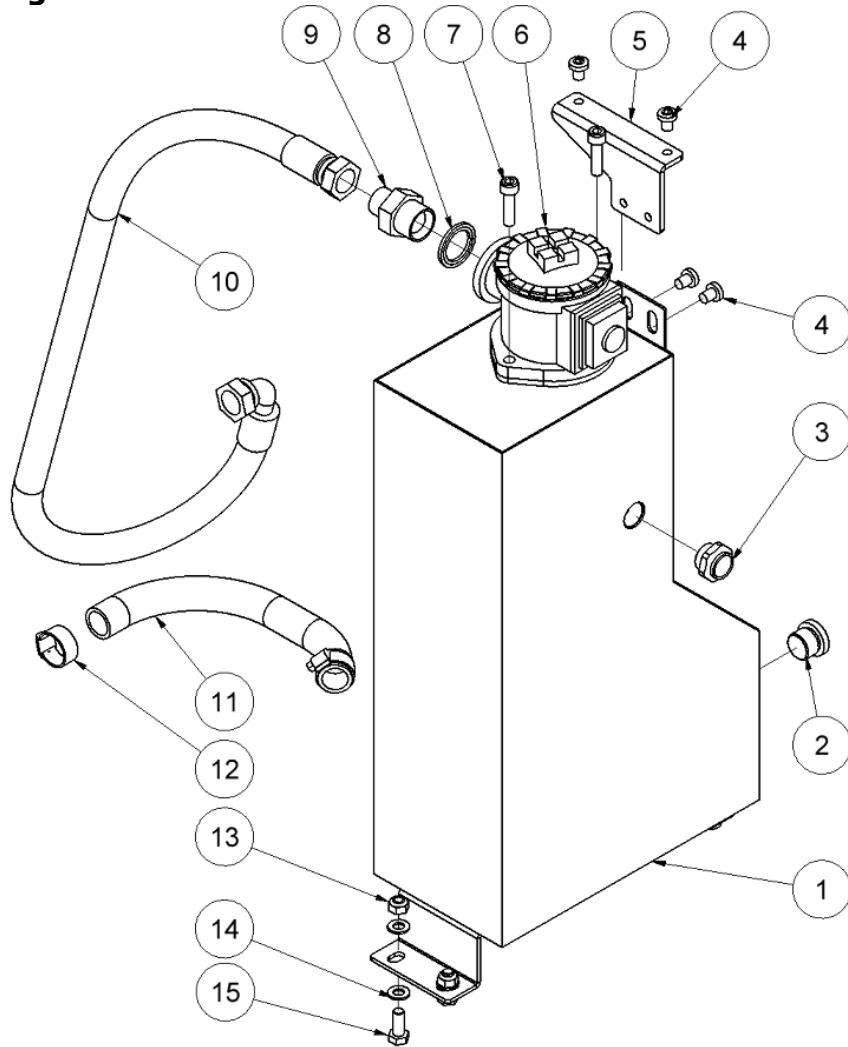

HPP18V FLEX spare parts list

From serial number 15609

Fig. 3

Pos.	Part No.	Description	Pcs.
1	7421063	Fitting 1/2"x1/2" BSP	4
2	7621647	Shoulder bolt \varnothing 10/M8x12 <i>Loctite 638 - 20 Nm</i>	1
3	7621648	Disc spring \varnothing 10.2/ \varnothing 20x0.8	1
4	7611380	Screw M5x8 <i>Loctite 638</i>	1
5	7621606	Retaining ring A17	1
6	7521609	O-ring 17x2 mm	1
7	7621809	Washer 10x30x2	1
8	8223649	Eccentric plate \varnothing 9	1
9	7621649	Nylon washer \varnothing 10.5/30/2.5	2
10	7621651	Disc spring \varnothing 8.2/ \varnothing 20x1.0	1
11	8221731	Valve block	1
12	7621050	Roll pin \varnothing 5x14	3
13	7621037	Pipe plug 1/8" <i>Loctite 542</i>	3
14	7621044	Screw M8x16	4
15	7521608	O-ring 13x2 mm	1
16	7621607	Retaining ring AV17	1
17	8221605	Spool	1
18	7721094	Lever ON/OFF <i>Loctite 243</i>	1
19	7521072	Seal ring 1/2"	6
20	7621029	Nut M6	1
21	9921656	Screw M5	1
22	9921657	Cable clamp	1
23	8221652	Screw	1
24	7621653	Screw M6x12 <i>Loctite 243</i>	2
25	8221655	Cable plate	1
26	7421587	Pressure relief valve 40 Nm	1
28	7621323	Threaded plug 1/8" w/seal	1
29	7401142	Q.R. coupling 1/2" BSP female	1
30	7401141	Q.R. coupling 1/2" BSP male	1
31	7421733	Check valve	1
32	7421735	Hose fitting 3/8"x1/2" <i>Loctite 542</i>	1
33	7421734	Hose fitting 3/8"x1/8" <i>Loctite 542</i>	1
34	7421740	Hose clip 3/8"	2
35	9021739	Hose 3/8"	1
36	9022063	Throttle cable complete	1
-	2121742	Valve block complete HPP18V	1

HPP18V FLEX spare parts list

From serial number 15609

Fig. 4

Pos.	Part No.	Description	Pcs.
1	8223342	Hydraulic tank HPP18	1
2	7621075	Threaded plug 1/2" w/seal	1
3	7721099	Sight glass 1/2" w/seal	1
4	7621042	Screw M8x10 <i>Loctite 243</i>	4
5	8223343	Tank bracket	1
6	8421092	Filter complete <i>See fig.5</i>	1
7	7621045	Screw M8x30 <i>Loctite 243</i>	2
8	7521118	Seal ring 3/4"	1
9	7421582	Fitting 1/2"x3/4"	1
10	8721583	Cooler pressure hose	1
11	9021479	Suction hose	1
12	7421082	Hose clip 3/4"	2
13	7621010	Lock nut M8	4
14	7621171	Washer M8	8
15	7623004	Screw M8x18	4