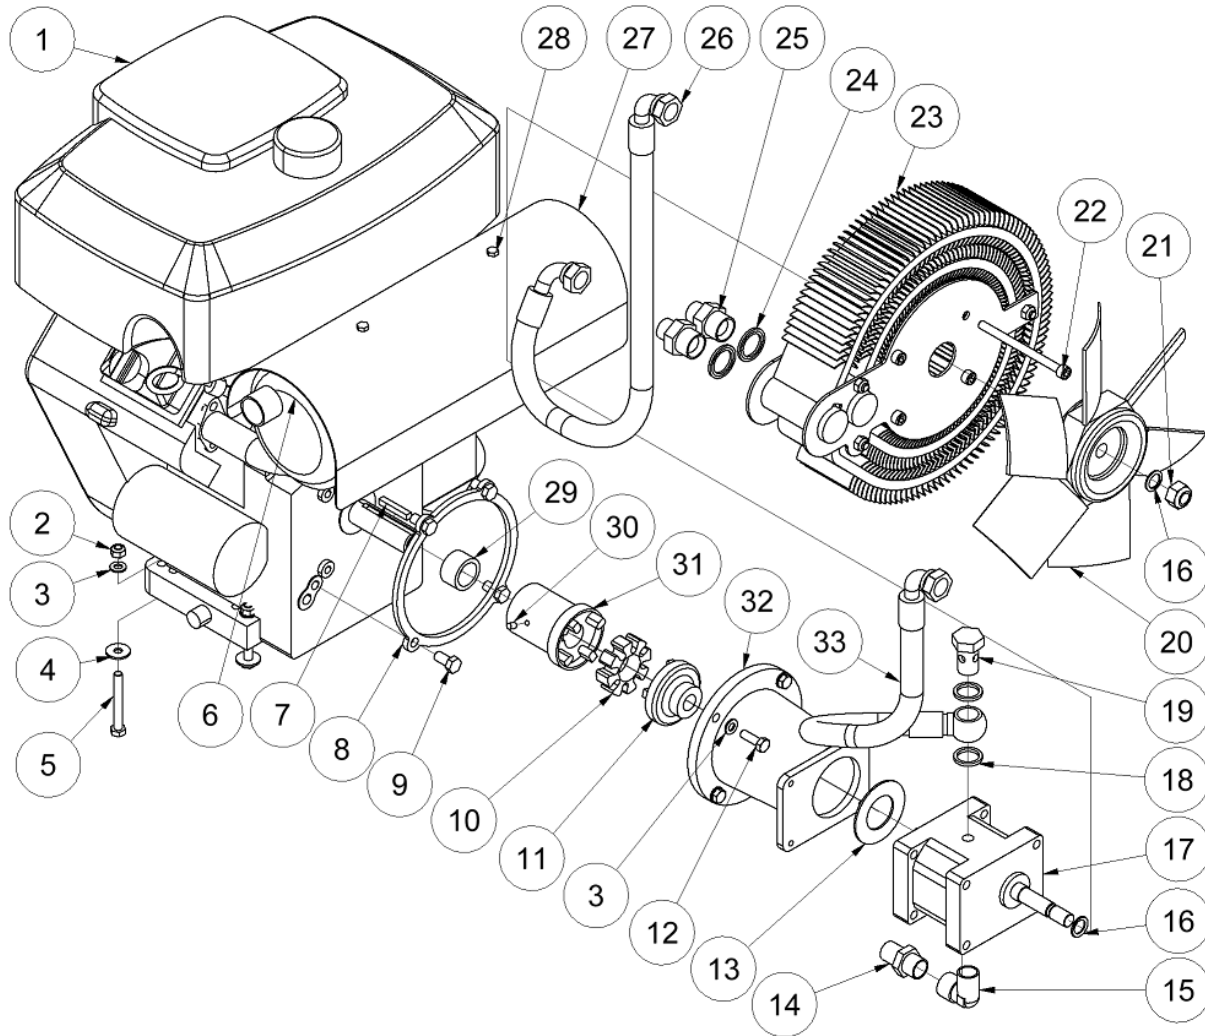

HPP18V FLEX spare parts list

From serial number 15609

Fig. 2

Pos.	Part No.	Description	Pcs.
1	7321057	Engine 18 HP Vanguard	1
2	7621010	Lock nut M8	4
3	7621171	Washer M8	8
4	7621035	Washer M8	4
5	7621048	Screw M8x65	4
6	8221478	Exhaust	1
7	7621480	Shaft Key	1
8	8223051	Guide ring <i>Incl. in 9023068</i>	1
9	9931540	Screw <i>Incl. in 9023068</i>	4
10	7421083	Rubber coupling	1
11	7421067	Coupling pump 20 Nm	1
12	7621038	Screw 5/16" UNFx25 <i>Loctite 243 - 20 Nm</i>	4
13	9922133	Centering washer	1
14	7421080	Hose fitting 3/4"x1/2" <i>Loctite 542</i>	1
15	7421060	Angle nipple 1/2" <i>Loctite 542</i>	1
16	7621117	Spring washer M14	2
17	7421016	Pump 12.5 ccm	1
18	7521072	Seal ring 1/2"	2
19	7421062	Banjo bolt 1/2" 80 Nm	1
20	8321561	Fan ø280-6	1
21	7621111	Nut M14x1.5 40 Nm	1
22	7621043	Screw M8x110 <i>Loctite 243 - 15 Nm</i>	4
23	2121103	Cooler complete	1
24	7521118	Seal ring 3/4"	2
25	7421582	Fitting 1/2"x3/4"	2
26	8721584	Cooler pressure hose	1
27	8221337	Exhaust cover	1
28	7621040	Screw M6x10	2
29	8221560	Distance piece	1
30	7621032	Set screw M6x8 <i>Loctite 243 - 5 Nm</i>	1
31	7421066	Coupling engine part	1
32	9023068	Coupling housing Kit <i>Pos. 14,28,29</i>	1
33	8721312	Pressure hose	1
-	9021667	Seal kit for hydraulic pump	1