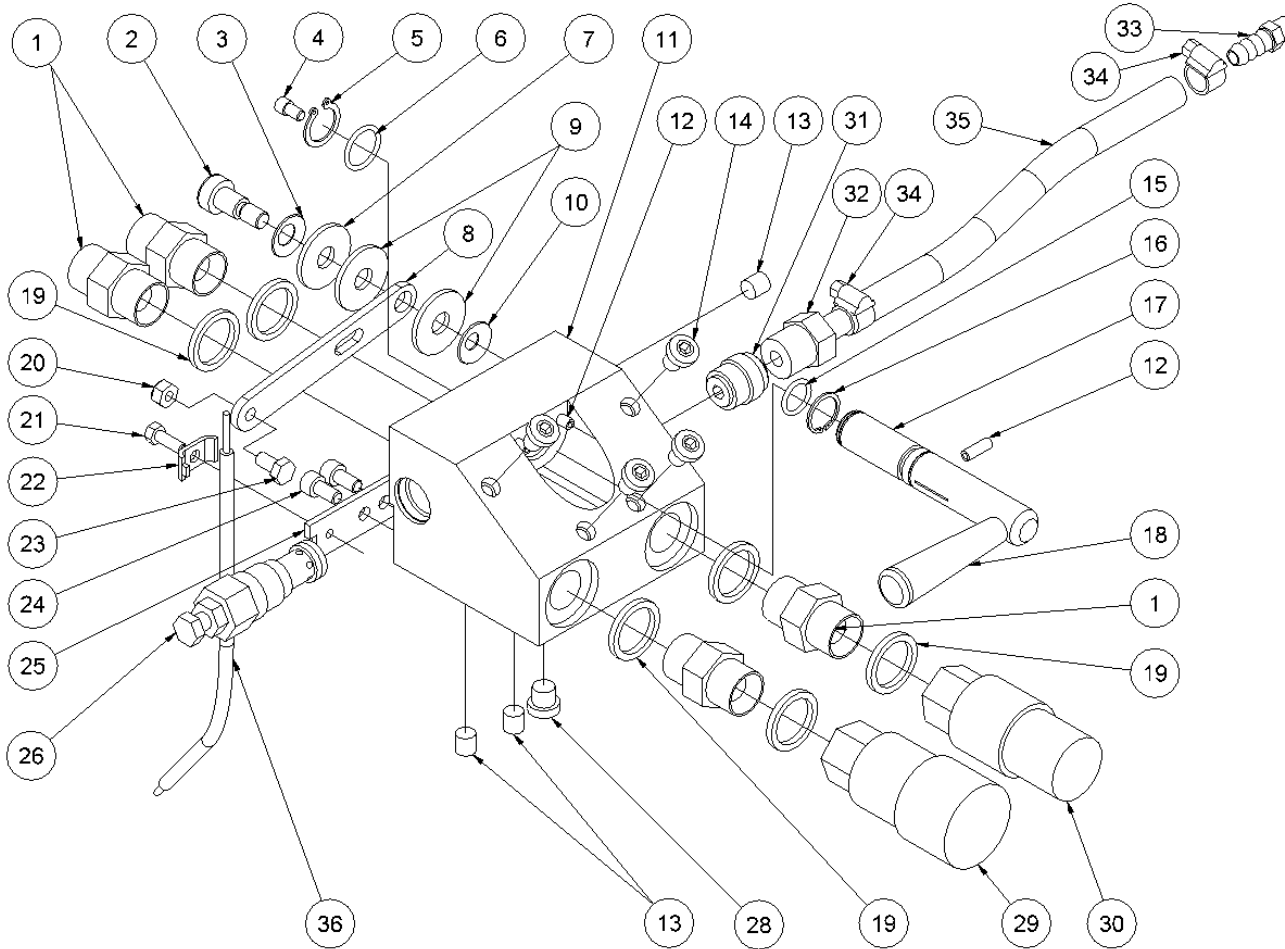

HPP18V FLEX spare parts list

From serial number 15609

Fig. 3

Pos.	Part No.	Description	Pcs.
1	7421063	Fitting 1/2"x1/2" BSP	4
2	7621647	Shoulder bolt \varnothing 10/M8x12 <i>Loctite 638 - 20 Nm</i>	1
3	7621648	Disc spring \varnothing 10.2/ \varnothing 20x0.8	1
4	7611380	Screw M5x8 <i>Loctite 638</i>	1
5	7621606	Retaining ring A17	1
6	7521609	O-ring 17x2 mm	1
7	7621809	Washer 10x30x2	1
8	8223649	Eccentric plate \varnothing 9	1
9	7621649	Nylon washer \varnothing 10.5/30/2.5	2
10	7621651	Disc spring \varnothing 8.2/ \varnothing 20x1.0	1
11	8221731	Valve block	1
12	7621050	Roll pin \varnothing 5x14	3
13	7621037	Pipe plug 1/8" <i>Loctite 542</i>	3
14	7621044	Screw M8x16	4
15	7521608	O-ring 13x2 mm	1
16	7621607	Retaining ring AV17	1
17	8221605	Spool	1
18	7721094	Lever ON/OFF <i>Loctite 243</i>	1
19	7521072	Seal ring 1/2"	6
20	7621029	Nut M6	1
21	9921656	Screw M5	1
22	9921657	Cable clamp	1
23	8221652	Screw	1
24	7621653	Screw M6x12 <i>Loctite 243</i>	2
25	8221655	Cable plate	1
26	7421587	Pressure relief valve 40 Nm	1
28	7621323	Threaded plug 1/8" w/seal	1
29	7401142	Q.R. coupling 1/2" BSP female	1
30	7401141	Q.R. coupling 1/2" BSP male	1
31	7421733	Check valve	1
32	7421735	Hose fitting 3/8"x1/2" <i>Loctite 542</i>	1
33	7421734	Hose fitting 3/8"x1/8" <i>Loctite 542</i>	1
34	7421740	Hose clip 3/8"	2
35	9021739	Hose 3/8"	1
36	9022063	Throttle cable complete	1
-	2121742	Valve block complete HPP18V	1